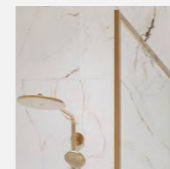

volta@endover.ee
endover.ee/volta

VOLTA
VILLA

INTERIOR DESIGN PREMIUM

ENDOVER

Premium

NATURAL OAK CLICK FLOORING
Herringbone pattern, rustic, natural or whitewashed

BATHROOM WALL AND FLOOR TILES
According to customer's choice (Villa 1/2/3), 120x60 cm

INTERNAL DOOR
Painted profile door, white, up to 2300 mm

DOOR HANDLE
Formani, Basics, brushed brass

SWITCHES & SOCKETS
Schneider, Merten System, M-Smart, polar white

SHOWER GLASS
Custom solution, clear glass, golden frame

DRAIN
Easy Drain, Basic Drain, Tile

HALLWAY FLOOR TILE
According to customer's choice (Villa 1/2/3), 60x60 cm

SHOWER MIXER
Hansgrohe, Raindance Select S, brushed bronze

WASH BASIN MIXER TAP
Hansgrohe, Tecturis E, brushed bronze

MIRROR AND CABINET
Mirror – Laufen, The New Classic, ceramic, 4000 K
Cabinet – Laufen, The New Classic, black oak veneer, 80 or 120 cm according to floorplan

WASH BASIN
Laufen, The New Classic, 50x45 cm