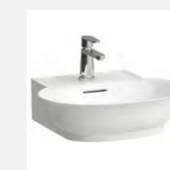

volta@endover.ee
endover.ee/volta

VOLTA
VILLA

INTERIOR DESIGN PREMIUM

ENDOVER

Premium

NATURAL OAK CLICK FLOORING
Herringbone pattern, rustic, natural or whitewashed

BATHROOM WALL AND FLOOR TILES
According to customer's choice (Villa 1/2/3), 120x60 cm

INTERNAL DOOR
Painted profile door, white, up to 2300 mm

DOOR HANDLE
Formani, Basics, brushed brass

SWITCHES & SOCKETS
Schneider, Merten System, M-Smart, polar white

SHOWER GLASS
Custom solution, clear glass, golden frame

DRAIN
Easy Drain, Basic Drain, Tile

HALLWAY FLOOR TILE
According to customer's choice (Villa 1/2/3), 60x60 cm

SHOWER MIXER
Hansgrohe, Raindance Select S, brushed bronze

WASH BASIN MIXER TAP
Hansgrohe, Tecturis E, brushed bronze

MIRROR AND CABINET
Mirror – Laufen, The New Classic, ceramic, 4000 K
Cabinet – Laufen, The New Classic, black oak veneer, 80 or 120 cm according to floorplan

WASH BASIN
Laufen, The New Classic, 50x45 cm