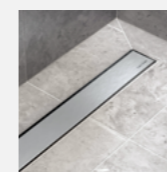

# Villa 3

**NATURAL OAK FLOORING**  
1-strip, natural greyish brown, rustic

**WALL AND FLOOR TILES**  
Pamesa Ceramica, Wells, Pearl, 60x60 cm, matte

**INTERNAL DOOR**  
Painted profile door, white

**DOOR HANDLE**  
Formani, Basics, matte black

**SWITCHES & SOCKETS**  
Schneider, Merten System, M-Smart, polar white

**SHOWER GLASS**  
Custom solution, clear glass

**DRAIN**  
Easy Drain, Basic Drain, Zero

**HALLWAY FLOOR TILE**  
Pamesa Ceramica, Wells, Ash, 60x60 cm, matte