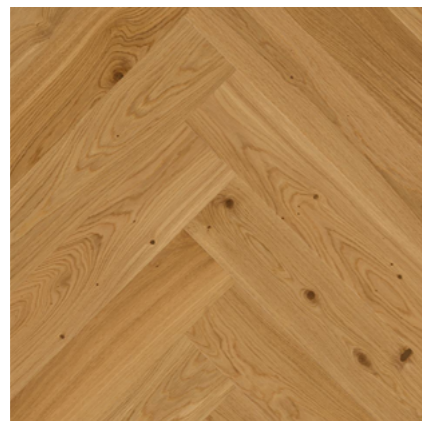

# Villa 3

**NATURAL OAK FLOORING**  
1-strip, natural greyish brown, rustic

**WALL AND FLOOR TILES**  
Pamesa Ceramica, Wells, Pearl, 60x60 cm, matte

**INTERNAL DOOR**  
Painted profile door, white

**DOOR HANDLE**  
Formani, Basics, matte black