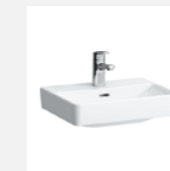

DOOR HANDLE
Formani, Basics,
polished stainless steel

SWITCHES & SOCKETS
Schneider, Merten System,
M-Smart, polar white

SHOWER GLASS
Custom solution,
clear glass

DRAIN
Easy Drain, Basic Drain, Zero

HALLWAY FLOOR TILE
Pamesa Ceramica, Kashmir, Hueso,
60x60 cm, matte

SHOWER MIXER
Hansgrohe, Crometta E
Showerpipe 240 1jet EcoSmart,
thermostat

WASH BASIN MIXER TAP
Hansgrohe, Tecturis E,
chrome

WC WASH BASIN
Laufen, Pro S,
45x34 cm

WASH BASIN
Laufen, Pro S,
60x46 cm

TOILET BOWL
Laufen, Pro