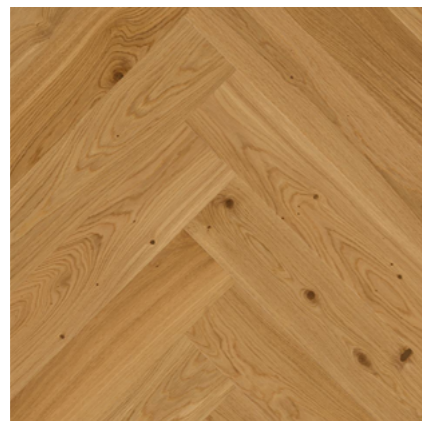

volta@endover.ee
endover.ee/volta

VOLTA
VILLA

INTERIOR DESIGN VILLA 2

Villa 2

NATURAL OAK FLOORING
1-strip, natural, rustic

WALL AND FLOOR TILES
Pamesa Ceramica, Torano, Dorado, Blanco,
60x60 cm, matte

INTERNAL DOOR
Painted profile door,
white