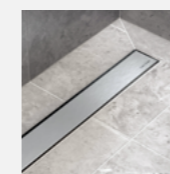

volta@endover.ee
endover.ee/volta

VOLTA
VILLA

INTERIOR DESIGN VILLA 2

Villa 2

NATURAL OAK FLOORING
1-strip, natural, rustic

WALL AND FLOOR TILES
Pamesa Ceramica, Torano, Dorado, Blanco,
60x60 cm, matte

INTERNAL DOOR
Painted profile door,
white

DOOR HANDLE
Formani, Basics,
polished stainless steel

SWITCHES & SOCKETS
Schneider, Merten System,
M-Smart, polar white

SHOWER GLASS
Custom solution,
clear glass

DRAIN
Easy Drain, Basic Drain, Zero

HALLWAY FLOOR TILE
Pamesa Ceramica, Kashmir, Hueso,
60x60 cm, matte

SHOWER MIXER
Hansgrohe, Crometta E
Showerpipe 240 1jet EcoSmart,
thermostat

WASH BASIN MIXER TAP
Hansgrohe, Tecturis E,
chrome

WC WASH BASIN
Laufen, Pro S,
45x34 cm

WASH BASIN
Laufen, Pro S,
60x46 cm

TOILET BOWL
Laufen, Pro