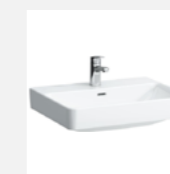

DOOR HANDLE
Formani, Basics,
polished stainless steel

SWITCHES & SOCKETS
Schneider, Merten System,
M-Smart, polar white

SHOWER GLASS
Custom solution,
clear glass

DRAIN
Easy Drain, Basic Drain, Zero

HALLWAY FLOOR TILE
Pamesa Ceramica, Kashmir, Hueso,
60x60 cm, matte

SHOWER MIXER
Hansgrohe, Crometta E
Showerpipe 240 1jet EcoSmart,
thermostat

WASH BASIN MIXER TAP
Hansgrohe, Tecturis E,
chrome

WC WASH BASIN
Laufen, Pro S,
45x34 cm

WASH BASIN
Laufen, Pro S,
60x46 cm

TOILET BOWL
Laufen, Pro