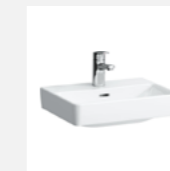

INTERNAL DOOR
Painted profile door,
white

DOOR HANDLE
Formani, Basics,
polished stainless steel

SWITCHES & SOCKETS
Schneider, Merten System,
M-Smart, polar white

SHOWER GLASS
Custom solution,
clear glass

DRAIN
Easy Drain, Basic Drain, Zero

HALLWAY FLOOR TILE
Pamesa Ceramica, Kashmir, Perla,
60x60 cm, matte

SHOWER MIXER
Hansgrohe, Crometta E
Showerpipe 240 1jet EcoSmart,
thermostat

WASH BASIN MIXER TAP
Hansgrohe, Tecturis E,
chrome

WC WASH BASIN
Laufen, Pro S,
45x34 cm

WASH BASIN
Laufen, Pro S,
60x46 cm

TOILET BOWL
Laufen, Pro