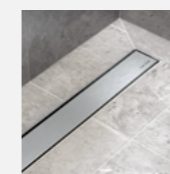

volta@endover.ee
endover.ee/volta

VOLTA
VILLA

INTERIOR DESIGN **VILLA 1**

ENDOVER

Villa 1

NATURAL OAK FLOORING
1-strip, light natural, rustic

WALL AND FLOOR TILES
Pamesa Ceramica, Cellini, Blanco,
60x60 cm, matte

INTERNAL DOOR
Painted profile door,
white

DOOR HANDLE
Formani, Basics,
polished stainless steel

SWITCHES & SOCKETS
Schneider, Merten System,
M-Smart, polar white

SHOWER GLASS
Custom solution,
clear glass

DRAIN
Easy Drain, Basic Drain, Zero

HALLWAY FLOOR TILE
Pamesa Ceramica, Kashmir, Perla,
60x60 cm, matte

SHOWER MIXER
Hansgrohe, Crometta E
Showerpipe 240 1jet EcoSmart,
thermostat

WASH BASIN MIXER TAP
Hansgrohe, Tecturis E,
chrome

WC WASH BASIN
Laufen, Pro S,
45x34 cm

WASH BASIN
Laufen, Pro S,
60x46 cm

TOILET BOWL
Laufen, Pro