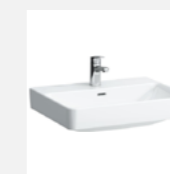

INTERNAL DOOR
Painted profile door,
white

DOOR HANDLE
Formani, Basics,
polished stainless steel

SWITCHES & SOCKETS
Schneider, Merten System,
M-Smart, polar white

SHOWER GLASS
Custom solution,
clear glass

DRAIN
Easy Drain, Basic Drain, Zero

HALLWAY FLOOR TILE
Pamesa Ceramica, Kashmir, Perla,
60x60 cm, matte

SHOWER MIXER
Hansgrohe, Crometta E
Showerpipe 240 1jet EcoSmart,
thermostat

WASH BASIN MIXER TAP
Hansgrohe, Tecturis E,
chrome

WC WASH BASIN
Laufen, Pro S,
45x34 cm

WASH BASIN
Laufen, Pro S,
60x46 cm

TOILET BOWL
Laufen, Pro