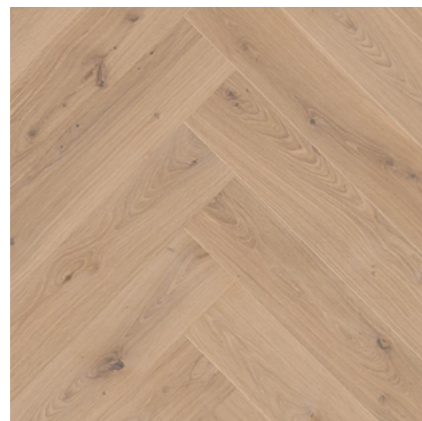

volta@endover.ee
endover.ee/volta

VOLTA
VILLA

INTERIOR DESIGN **VILLA 1**

ENDOVER

Villa 1

NATURAL OAK FLOORING
1-strip, light natural, rustic

WALL AND FLOOR TILES
Pamesa Ceramica, Cellini, Blanco,
60x60 cm, matte