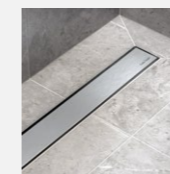

INTERNAL DOOR
Painted profile door, white, 2200 mm

DOOR HANDLE
Formani, Basics, matte black

SWITCHES & SOCKETS
Schneider, Merten System, M-Smart, polar white

RECESSED CEILING LIGHT
LED, black

SHOWER GLASS
Clear glass, floor to ceiling, black profile on all edges

DRAIN
Easy Drain, Basic Drain, Zero

HALLWAY FLOOR TILE
Pamesa Ceramica, Wells, Pearl, 60x60 cm, matte

SHOWER MIXER
Hansgrohe, Pulsify Select S, 3jet Relaxation, EcoSmart, matte black

WASH BASIN MIXER TAP
Hansgrohe, Tecturis S, CoolStart, EcoSmart+, matte black

SHOWER MIXER
Hansgrohe, ShowerTablet Select, matte black

WC WASH BASIN
Laufen, Pro S

WASH BASIN
Laufen, Pro S

TOILET BOWL
Laufen, Pro