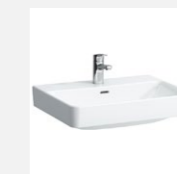

INTERNAL DOOR
Painted profile door, white, 2200 mm

DOOR HANDLE
Formani, Basics, matte black

SWITCHES & SOCKETS
Schneider, Merten System, M-Smart, polar white

RECESSED CEILING LIGHT
LED, black

SHOWER GLASS
Clear glass, floor to ceiling, black profile on all edges

DRAIN
Easy Drain, Basic Drain, Zero

HALLWAY FLOOR TILE
Pamesa Ceramica, Wells, Pearl, 60x60 cm, matte

SHOWER MIXER
Hansgrohe, Pulsify Select S, 3jet Relaxation, EcoSmart, matte black

WASH BASIN MIXER TAP
Hansgrohe, Tecturis S, CoolStart, EcoSmart+, matte black

SHOWER MIXER
Hansgrohe, ShowerTablet Select, matte black

WC WASH BASIN
Laufen, Pro S

WASH BASIN
Laufen, Pro S

TOILET BOWL
Laufen, Pro