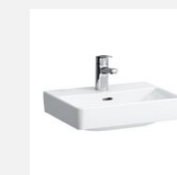

INTERNAL DOOR
Painted profile door, white, 2200 mm

DOOR HANDLE
Formani, Basics, matte black

SWITCHES & SOCKETS
Schneider, Merten System, M-Smart, polar white

RECESSED CEILING LIGHT
LED, black

SHOWER GLASS
Clear glass, floor to ceiling, black profile on all edges

DRAIN
Easy Drain, Basic Drain, Zero

HALLWAY FLOOR TILE
Pamesa Ceramica, Wells, Pearl, 60x60 cm, matte

SHOWER MIXER
Hansgrohe, Pulsify Select S, 3jet Relaxation, EcoSmart, matte black

WASH BASIN MIXER TAP
Hansgrohe, Tecturis S, CoolStart, EcoSmart+, matte black

SHOWER MIXER
Hansgrohe, ShowerTablet Select, matte black

WC WASH BASIN
Laufen, Pro S

WASH BASIN
Laufen, Pro S

TOILET BOWL
Laufen, Pro