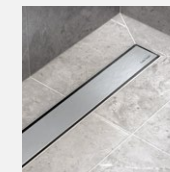

# Volta 2

**NATURAL OAK FLOORING**  
1-strip, light natural, rustic

**WALL AND FLOOR TILES**  
Pamesa Ceramica, Essen, Ash,  
60x60 cm

**INTERNAL DOOR**  
Painted profile door, white,  
2200 mm

**DOOR HANDLE**  
Formani, Basics, matte black

**SWITCHES & SOCKETS**  
Schneider, Merten System,  
M-Smart, polar white

**RECESSED CEILING LIGHT**  
LED, black

**SHOWER GLASS**  
Clear glass, floor to ceiling,  
black profile on all edges

**DRAIN**  
Easy Drain, Basic Drain, Zero