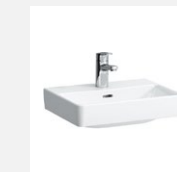

**HALLWAY FLOOR TILE**  
Pamesa Ceramica, Alloy, Pearl,  
60x60 cm

**SHOWER MIXER**  
Hansgrohe, Pulsify Select S,  
3jet Relaxation, EcoSmart,  
matte black

**WASH BASIN MIXER TAP**  
Hansgrohe, Tecturis S,  
CoolStart, EcoSmart+,  
matte black

**SHOWER MIXER**  
Hansgrohe, ShowerTablet  
Select, matte black

**WC WASH BASIN**  
Laufen, Pro S

**WASH BASIN**  
Laufen, Pro S

**TOILET BOWL**  
Laufen, Pro