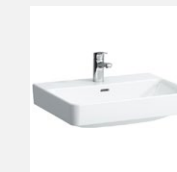

**HALLWAY FLOOR TILE**  
Pamesa Ceramica, Alloy, Pearl,  
60x60 cm

**SHOWER MIXER**  
Hansgrohe, Pulsify Select S,  
3jet Relaxation, EcoSmart,  
matte black

**WASH BASIN MIXER TAP**  
Hansgrohe, Tecturis S,  
CoolStart, EcoSmart+,  
matte black

**SHOWER MIXER**  
Hansgrohe, ShowerTablet  
Select, matte black

**WC WASH BASIN**  
Laufen, Pro S

**WASH BASIN**  
Laufen, Pro S

**TOILET BOWL**  
Laufen, Pro