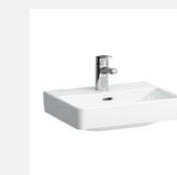

**DOOR HANDLE**  
Formani, Basics, matte black

**SWITCHES & SOCKETS**  
Schneider, Merten System,  
M-Smart, polar white

**RECESSED CEILING LIGHT**  
LED, white

**SHOWER GLASS**  
Clear glass, floor to ceiling, profile  
on all edges, silver colour

**DRAIN**  
Easy Drain, Basic Drain, Zero

**HALLWAY FLOOR TILE**  
Pamesa Ceramica, Wells, Ash,  
60x60 cm, matte

**SHOWER MIXER**  
Hansgrohe, Pulsify Select S,  
3jet Relaxation, EcoSmart,  
chrome

**WASH BASIN MIXER TAP**  
Hansgrohe, Tecturis S,  
CoolStart, EcoSmart+,  
chrome

**SHOWER MIXER**  
Hansgrohe, ShowerTablet  
Select, chrome

**WC WASH BASIN**  
Laufen, Pro S

**WASH BASIN**  
Laufen, Pro S

**TOILET BOWL**  
Laufen, Pro