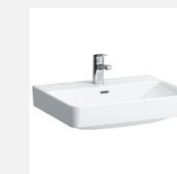

**DOOR HANDLE**  
Formani, Basics, matte black

**SWITCHES & SOCKETS**  
Schneider, Merten System,  
M-Smart, polar white

**RECESSED CEILING LIGHT**  
LED, white

**SHOWER GLASS**  
Clear glass, floor to ceiling, profile  
on all edges, silver colour

**DRAIN**  
Easy Drain, Basic Drain, Zero

**HALLWAY FLOOR TILE**  
Pamesa Ceramica, Wells, Ash,  
60x60 cm, matte

**SHOWER MIXER**  
Hansgrohe, Pulsify Select S,  
3jet Relaxation, EcoSmart,  
chrome

**WASH BASIN MIXER TAP**  
Hansgrohe, Tecturis S,  
CoolStart, EcoSmart+,  
chrome

**SHOWER MIXER**  
Hansgrohe, ShowerTablet  
Select, chrome

**WC WASH BASIN**  
Laufen, Pro S

**WASH BASIN**  
Laufen, Pro S

**TOILET BOWL**  
Laufen, Pro