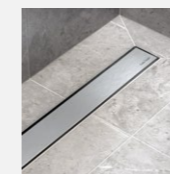

# Volta 1

**NATURAL OAK FLOORING**  
1-strip, natural, rustic

**WALL AND FLOOR TILES**  
Pamesa Ceramica, Torano, Dorado, Blanco,  
60x60 cm, matte

**INTERNAL DOOR**  
Painted profile door, white,  
2200 mm

**DOOR HANDLE**  
Formani, Basics, matte black

**SWITCHES & SOCKETS**  
Schneider, Merten System,  
M-Smart, polar white

**RECESSED CEILING LIGHT**  
LED, white

**SHOWER GLASS**  
Clear glass, floor to ceiling, profile  
on all edges, silver colour

**DRAIN**  
Easy Drain, Basic Drain, Zero

**HALLWAY FLOOR TILE**  
Pamesa Ceramica, Wells, Ash,  
60x60 cm, matte

**SHOWER MIXER**  
Hansgrohe, Pulsify Select S,  
3jet Relaxation, EcoSmart,  
chrome

**WASH BASIN MIXER TAP**  
Hansgrohe, Tecturis S,  
CoolStart, EcoSmart+,  
chrome