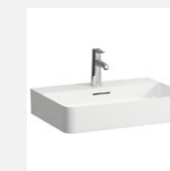

volta@endover.ee
endover.ee/volta

VOLTA
RESIDENTSID

INTERIOR DESIGN PENTHOUSE

ENDOVER

Penthouse

NATURAL OAK CLICK FLOORING
Herringbone click, oil finish, select, natural or whitewashed as desired

WALL AND FLOOR TILES
According to customer's choice (Volta 1/2/3), 120x60 cm

INTERNAL DOOR
Painted profile door, white, 2200 mm

DOOR HANDLE
Formani, Basics, matte black

SWITCHES & SOCKETS
Schneider, Merten System, M-Smart, polar white

RECESSED CEILING LIGHT
LED, black

SHOWER GLASS
Clear glass, floor to ceiling, black profile on all edges

DRAIN
Easy Drain, Basic Drain, tiled

HALLWAY FLOOR TILE
According to customer's choice (Volta 1/2/3), 60x60 cm

SHOWER MIXER
Hansgrohe, Pulsify S Showerpipe EcoSmart, ShowerTablet Select, black

WASH BASIN MIXER TAP
Hansgrohe, Tecturis S, CoolStart EcoSmart+, black

WC WASH BASIN
Laufen, VAL

WASH BASIN
Laufen, VAL

TOILET BOWL
Laufen, Pro