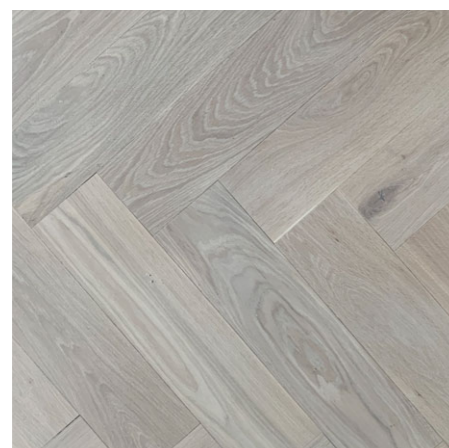

VOLTA

GALERII LOFTID

INTERIOR DESIGN PACKAGE **DELUXE 2**

All images are for illustrative purposes only.

Deluxe 2

Light and space take on a new meaning in the homes of Volta Gallery Lofts. These homes are made for demanding tastes, with every detail chosen delicately. The floors of the living quarters are covered with herringbone oak parquet that adds a note of timeless beauty to the historical building. The white walls make the perfect backdrop for brand new Jung switches and sockets with a matte finish. The bathroom walls are decorated with large-format ceramic tiles, with a variety of textures adding a playful nuance. The luxurious bathrooms would not be complete without AXOR design mixers and delicate Lauren SaphirKeramik wash basins with astoundingly clear lines. Vanity units with natural oak veneer from the Laufen Boutique collection and LED mirrors with three sensor switches add the finishing touch.

NATURAL OAK PARQUET
Herringbone pattern, glued, white UV varnish, natur, 14x148x592 mm

BATHROOM FLOOR TILES
Italgraniti, Ceppo di Gre, Grey, matte, 60x60 cm

BATHROOM WALL TILES*
Italgraniti, Silver Grain, Grey, matte, 60x120 cm