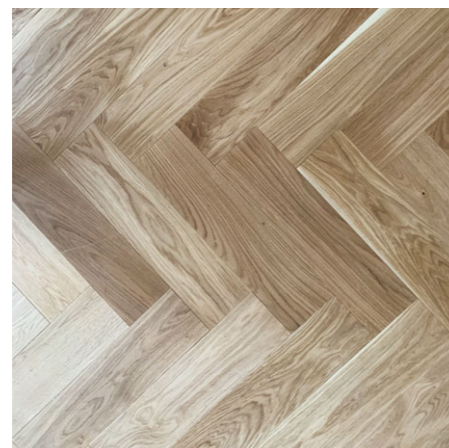

VOLTA

GALERII LOFTID

INTERIOR DESIGN PACKAGE DELUXE 1

ENDOVER

All images are for illustrative purposes only.

Deluxe 1

Light and space take on a new meaning in the homes of Volta Gallery Lofts. These homes are made for demanding tastes, with every detail chosen delicately. The floors of the living quarters are covered with herringbone oak parquet that adds a note of timeless beauty to the historical building. The white walls make the perfect backdrop for brand new Jung switches and sockets with a matte finish. The bathroom walls are decorated with large-format ceramic tiles, with a variety of textures adding a playful nuance. The luxurious bathrooms would not be complete without AXOR design mixers and delicate Lauren SaphirKeramik wash basins with astoundingly clear lines. Vanity units with natural oak veneer from the Laufen Boutique collection and LED mirrors with three sensor switches add the finishing touch.

NATURAL OAK PARQUET
Herringbone pattern, glued, UV varnish, natur,
14x148x592 mm

BATHROOM FLOOR TILES
Cerdisa, EC 1 Farrington naturale, 60x60 cm

BATHROOM WALL TILES*
Cerdisa, EC 1 Farrington naturale, 60x120 cm