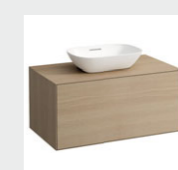

NATURAL OAK PARQUET
Herringbone pattern, glued, UV varnish, natur,
14x148x592 mm

BATHROOM FLOOR TILES
Cerdisa, EC 1 Farrington naturale, 60x60 cm

BATHROOM WALL TILES*
Cerdisa, EC 1 Farrington naturale, 60x120 cm

BATHROOM DECORATIVE WALL TILES**
Cerdisa, EC 1 Farrington strutturato, 60x120 cm

WALL AND CEILING PAINT
White

SWITCHES & SOCKETS
Jung, LS 900,
matte, snow white

INTERNAL DOOR
Haapsalu Uksetehas,
Förby 1P, white

DRAIN
Easy Drain, Basic Drain,
Tile

OVERHEAD SHOWER
Hansgrohe, Raindance S,
diameter 24 cm,
chrome

SHOWER MIXER
AXOR, Select,
chrome

BATH MIXER TAP
AXOR, thermostatic mixer,
80 cm, chrome

WASH BASIN MIXER TAP
AXOR, Uno, chrome

BATH
Casa di Vanna,
Borghese, freestanding,
matte white

WASH BASIN
Laufen, VAL

SINK CABINET
Laufen, Boutique, light oak
veneer, 90/120 cm
according to bathroom
width

WC WASH BASIN
Laufen, VAL

TOILET BOWL
Laufen, PRO,
rimless