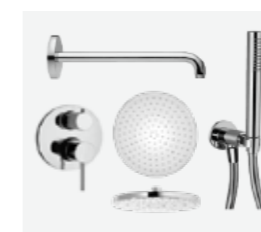

Door

Interior door
Dark grey door, horizontally veneered

Door handle
Valnes, VAL75, color: black * Estonian design, designer: Aap Piho

Electricity

Lights, deepening
1. Astro, Minima, white
2. Astro, Minima, IP65, white

Switches and plugs
Schneider, black

Sanitary engineering

Toilet bowl
RAK, Resort, without edge, on wall, white, flush button: chrome

Shower faucet and hand shower
Complect with top and hand shower, Paini, Cox, inside the wall, chrome

Bath faucet
Bath faucet with hand shower, Paini, Cox, thermostatic, chrome

Sink faucet
Faucet, Paini, Cox, chrome

Sink
Catalano, New light, 670 x 480 mm

Sink for lavatory
Catalano, New light, 450 x 340 mm

Bath
Vispool, Nordica, standalone rockbath, white, 1600 x 750 x 620 mm

Wall paint
White, RAL 9003, semi-matt

The developer reserve the right to change finishing packages, offering to client analogous product with same price. All pictures are illustratives.