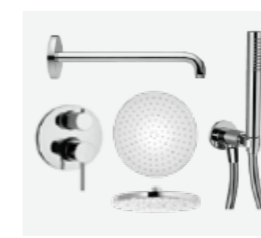

Sapphire

Fresh, as a light blue firmament. Light colors combined with rustic floor are for a person, who values naturalness and proximity of the countryside.

Parquette
Natural, single-strip parquette, oak, 14 x 189 x 1860 mm, phased, brushed, white oil

Door

Interior door
Dark grey door, horizontally, veneered

Door handle
Valnes, VAL75, color: chrome
* Estonian design, designer: Aap Piho

Electricity

Lights, deepening
1. Astro, Minima, valge
2. Astro, Minima, IP65, valge

Switches and plugs
Schneider, white

Sanitary engineering

Toilet bowl
RAK, Resort, without edge, on wall, white, flush button: chrome

Shower faucet and hand shower
Complect with top and hand shower, Paini, Cox, inside the wall, chrome

Bath faucet
Bath faucet with hand shower, Paini, Cox, thermostatic, chrome

Sink faucet
Faucet, Paini, Cox, chrome

Sink
Catalano, New light, 670 x 480 mm

Sink for lavatory
Catalano, New light, 450 x 340 mm