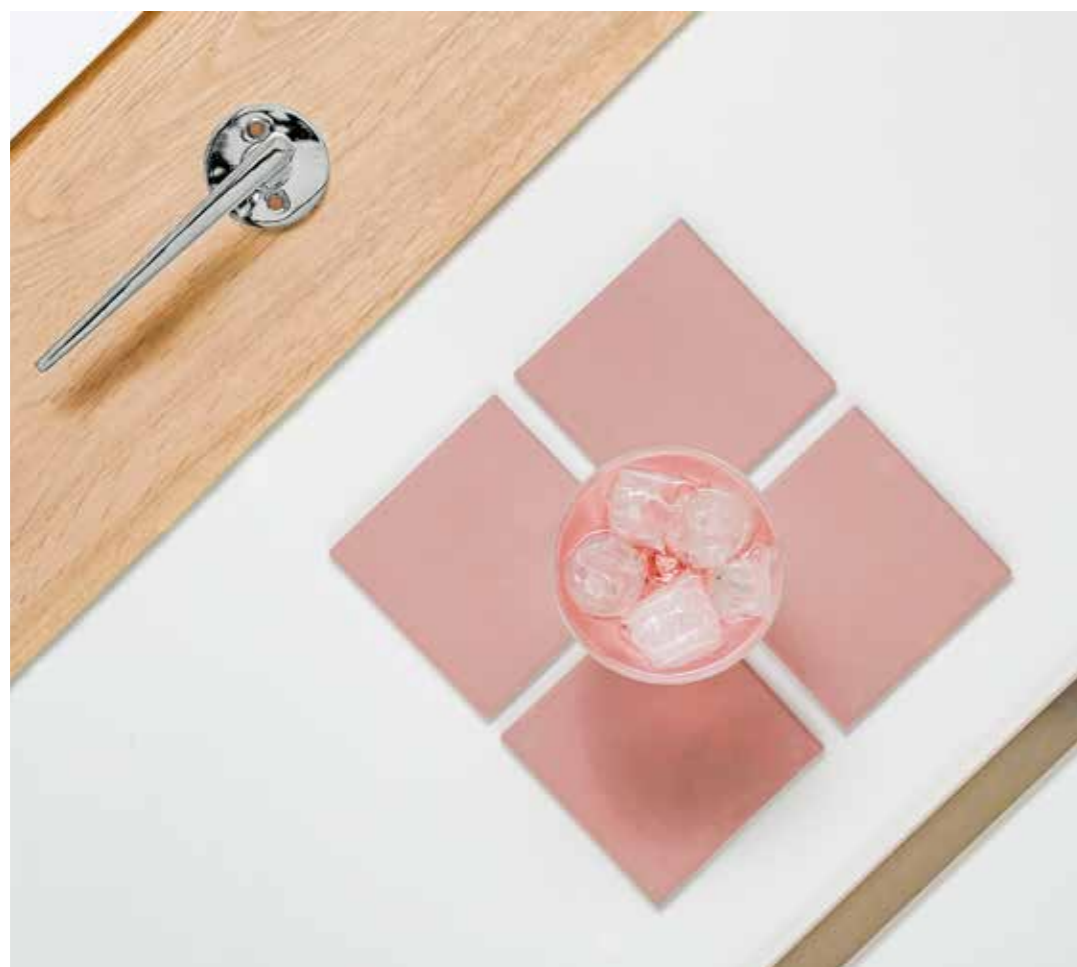

Rose quartz

Fragile as a sky before the wind. In aerial, pastel colorings, with fine details finishing to a trendy romanticist.

Parquette
Natural, single-strip parquette, oak, 14 x 189 x 1860 mm, phased, brushed, white oil

Plinth
Wood, colored white, special profile according to drawing, 15 x 40 mm

Lavatories

Floor tile
Topcer, 19 Pink, 100 x 100 mm

Wall tile
Demireks Perla White, 600 x 600 mm, Profile E072, Rosegold
*Tiles every wall.

Door

Interior door
White door, horizontally veneered

Door handle
Valnes, VAL75, color: chrome
* Estonian design, designer: Aap Piho

Electricity

Lights, deepening
1. Astro, Minima, white
2. Astro, Minima, IP65, white

Switches and plugs
Schneider, white

Sanitary engineering

Toilet bowl
RAK, Resort, without edge, on wall, white, flush button: chrome

Shower faucet and hand shower
Complect with top and hand shower, Paini, Cox, inside the wall, chrome