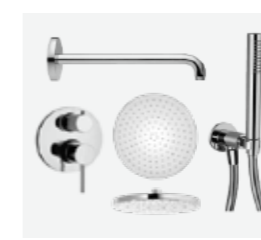

Door

Interior door
White door, horizontally veneered

Door handle
Valnes, VAL75, color: chrome
* Estonian design, designer: Aap Piho

Electricity

Lights, deepening
1. Astro, Minima, white
2. Astro, Minima, IP65, white

Switches and plugs
Schneider, white

Sanitary engineering

Toilet bowl
RAK, Resort, without edge, on wall, white, flush button: chrome

Shower faucet and hand shower
Complect with top and hand shower, Paini, Cox, inside the wall, chrome

Bath faucet
Bath faucet with hand shower Paini, Cox, thermostatic, chrome

Sink faucet
Faucet, Paini, Cox, chrome

Sink
Catalano, New light, 670 x 480 mm

Sink for lavatory
Catalano, New light, 450 x 340 mm

Bath
Vispool, Nordica, standalone rockbath, white, 1600 x 750 x 620 mm

Wall paint
White, RAL 9003, semi-matt

The developer reserve the right to change finishing packages, offering to client analogous product with same price. All pictures are illustratives.