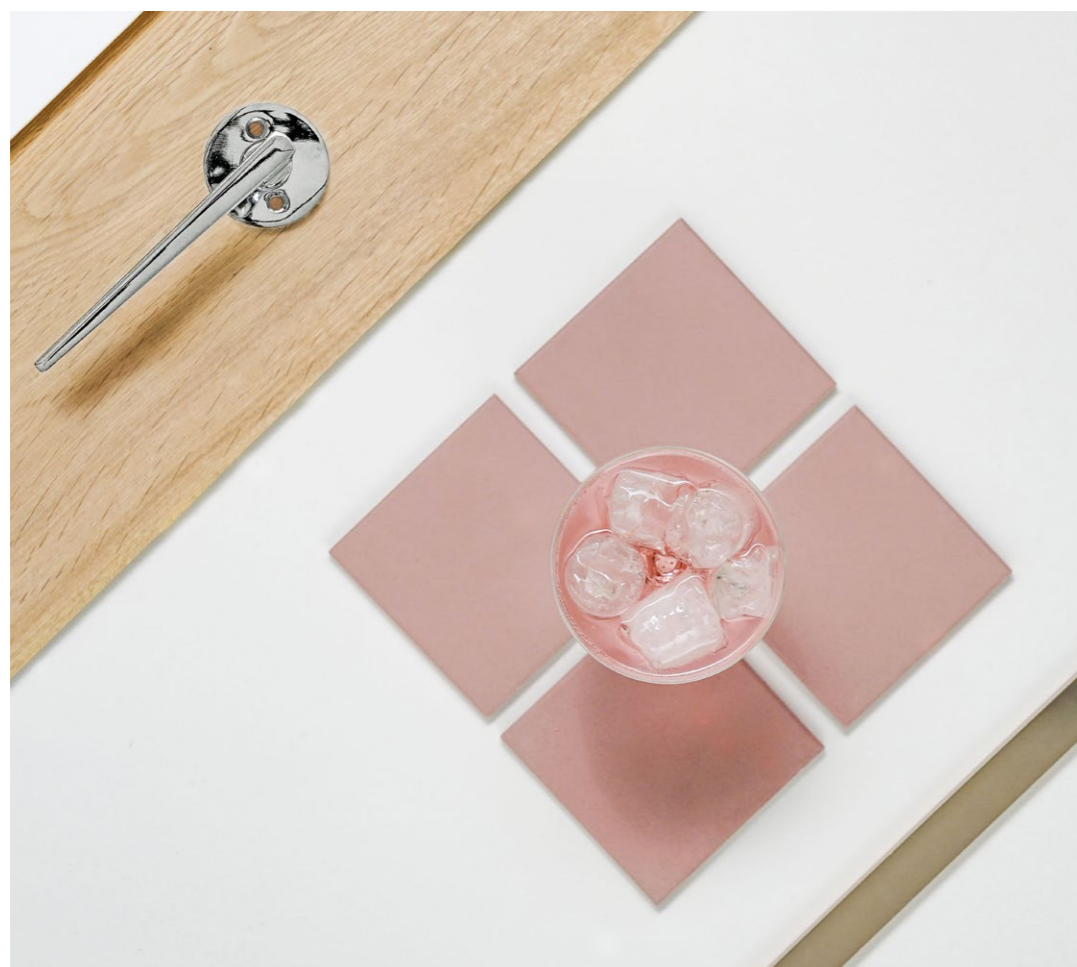

# Rose quartz

Fragile as a sky before the wind. In aerial, pastel colorings, with fine details finishing to a trendy romanticist.

**Parquette**  
Natural, single-strip parquette, oak, 14 x 189 x 1860 mm, phased, brushed, white oil

**Plinth**  
Wood, colored white, special profile according to drawing, 15 x 40 mm

Lavatories

**Floor tile**  
Topcer, 19 Pink, 100 x 100 mm

**Wall tile**  
Artic Porcelan 600 x 600 mm  
\*Tiles every wall.

Door

**Interior door**  
White door, horizontally veneered

**Door handle**  
Valnes, VAL75, color: chrome  
\* Estonian design, designer: Aap Piho

Electricity

**Lights, deepening**  
1. Astro, Minima, white  
2. Astro, Minima, IP65, white

**Switches and plugs**  
Schneider, white

Sanitary engineering

**Toilet bowl**  
RAK, Resort, without edge, on wall, white, flush button: chrome

**Shower faucet and hand shower**  
Complect with top and hand shower, Paini, Cox, inside the wall, chrome