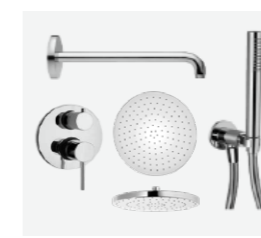

Door

**Interior door**  
White door, horizontally veneered

**Door handle**  
Valnes, VAL75, color: chrome  
\* Estonian design, designer: Aap Piho

Electricity

**Lights, deepening**  
1. Astro, Minima, white  
2. Astro, Minima, IP65, white

**Switches and plugs**  
Schneider, white

Sanitary engineering

**Toilet bowl**  
RAK, Resort, without edge, on wall, white, flush button: chrome

**Shower faucet and hand shower**  
Complect with top and hand shower, Paini, Cox, inside the wall, chrome

**Bath faucet**  
Bath faucet with hand shower Paini, Cox, thermostatic, chrome

**Sink faucet**  
Faucet, Paini, Cox, chrome

**Sink**  
Catalano, New light, 670 x 480 mm

**Sink for lavatory**  
Catalano, New light, 450 x 380 mm

**Bath**  
Vispool, Nordica, standalone rockbath, white, 1600 x 750 x 620 mm