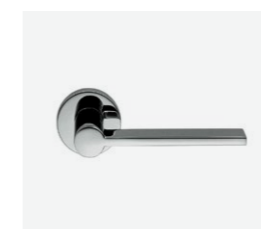

**Plinth**  
Wood, colored white, special profile according to drawing, 15 x 40 mm

Lavatories

**Floor tile**  
Topcer, 19 Pink, 100 x 100 mm

**Wall tile**  
Artic Porcelan 600 x 600 mm  
\*Tiles every wall.

Door

**Interior door**  
White door, horizontally veneered

**Door handle**  
Valnes, VAL75, color: chrome  
\* Estonian design, designer: Aap Piho

Electricity

**Lights, deepening**  
1. Astro, Minima, white  
2. Astro, Minima, IP65, white

**Switches and plugs**  
Schneider, white

Sanitary engineering

**Toilet bowl**  
RAK, Resort, without edge, on wall, white, flush button: chrome

**Shower faucet and hand shower**  
Complect with top and hand shower, Paini, Cox, inside the wall, chrome

**Bath faucet**  
Bath faucet with hand shower Paini, Cox, thermostatic, chrome

**Sink faucet**  
Faucet, Paini, Cox, chrome

**Sink**  
Catalano, New light, 670 x 480 mm

**Sink for lavatory**  
Catalano, New light, 450 x 380 mm