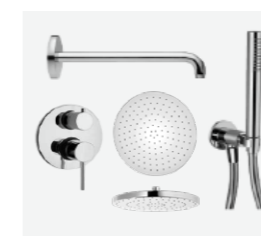

Door

Interior door
Dark grey door, horizontally veneered

Door handle
Valnes, VAL75, color: black
* Estonian design, designer: Aap Piho

Electricity

Lights, deepening
1. Astro, Minima, white
2. Astro, Minima, IP65, white

Switches and plugs
Schneider, black

Sanitary engineering

Toilet bowl
RAK, Resort, without edge, on wall, white, flush button: chrome

Shower faucet and hand shower
Complect with top and hand shower, Paini, Cox, inside the wall, chrome

Bath faucet
Bath faucet with hand shower, Paini, Cox, thermostatic, chrome

Sink faucet
Faucet, Paini, Cox, chrome

Sink
Catalano, New light, 670 x 480 mm

Sink for lavatory
Catalano, New light, 450 x 380 mm

Bath
Vispool, Nordica, standalone rockbath, white, 1600 x 750 x 620 mm