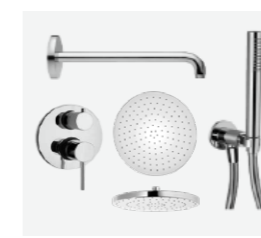

Door

Interior door
Dark grey door, horizontally, veneered

Door handle
Valnes, VAL75, color: chrome
* Estonian design, designer: Aap Piho

Electricity

Lights, deepening
1. Astro, Minima, valge
2. Astro, Minima, IP65, valge

Switches and plugs
Schneider, white

Sanitary engineering

Toilet bowl
RAK, Resort, without edge, on wall, white, flush button: chrome

Shower faucet and hand shower
Complect with top and hand shower, Paini, Cox, inside the wall, chrome

Bath faucet
Bath faucet with hand shower, Paini, Cox, thermostatic, chrome

Sink faucet
Faucet, Paini, Cox, chrome

Sink
Catalano, New light, 670 x 480 mm

Sink for lavatory
Catalano, New light, 450 x 380 mm

Bath
Vispool, Nordica, standalone rockbath, white, 1600 x 750 x 620 mm