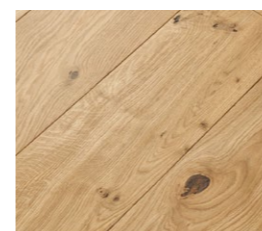

ENDOVER

Sapphire

Fresh, as a light blue firmament. Light colors combined with rustic floor are for a person, who values naturalness and proximity of the countryside.

Parquette
Natural, single-strip parquette, oak, 14 x 189 x 1860 mm, phased, brushed, white oil

Plinth
Wood, colored, special profile according to drawing, 15 x 40 mm, color: RAL 7021

Lavatories

Floor Tile
Cotto, O6T Marble Palissa, 300 x 300 mm sheet

Wall Tile
Everest White Polished 600 x 600 mm
*Tiles every wall

Door

Interior door
Dark grey door, horizontally, veneered

Door handle
Valnes, VAL75, color: chrome
* Estonian design, designer: Aap Piho

Electricity

Lights, deepening
1. Astro, Minima, valge
2. Astro, Minima, IP65, valge