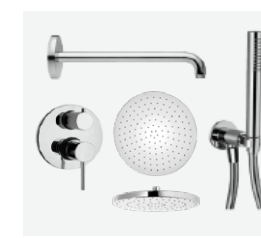

Plinth
Wood, colored white, special profile according to drawing, 15 x 40 mm

Lavatories

Floor tile
Topcer, 19 Pink, 100 x 100 mm

Wall tile
Everest White Polished 600 x 600 mm
*Tiles every wall.

Door

Interior door
White door, horizontally veneered

Door handle
Valnes, VAL75, color: chrome
* Estonian design, designer: Aap Piho

Electricity

Lights, deepening
1. Astro, Minima, white
2. Astro, Minima, IP65, white

Switches and plugs
Schneider, white

Sanitary engineering

Toilet bowl
RAK, Resort, without edge, on wall, white, flush button: chrome

Shower faucet and hand shower
Complect with top and hand shower, Paini, Cox, inside the wall, chrome

Bath faucet
Bath faucet with hand shower Paini, Cox, thermostatic, chrome

Sink faucet
Faucet, Paini, Cox, chrome

Sink
Catalano, New light, 670 x 480 mm

Sink for lavatory
Catalano, New light, 450 x 380 mm

Bath
Vispool, Nordica, standalone rockbath, white, 1600 x 750 x 620 mm