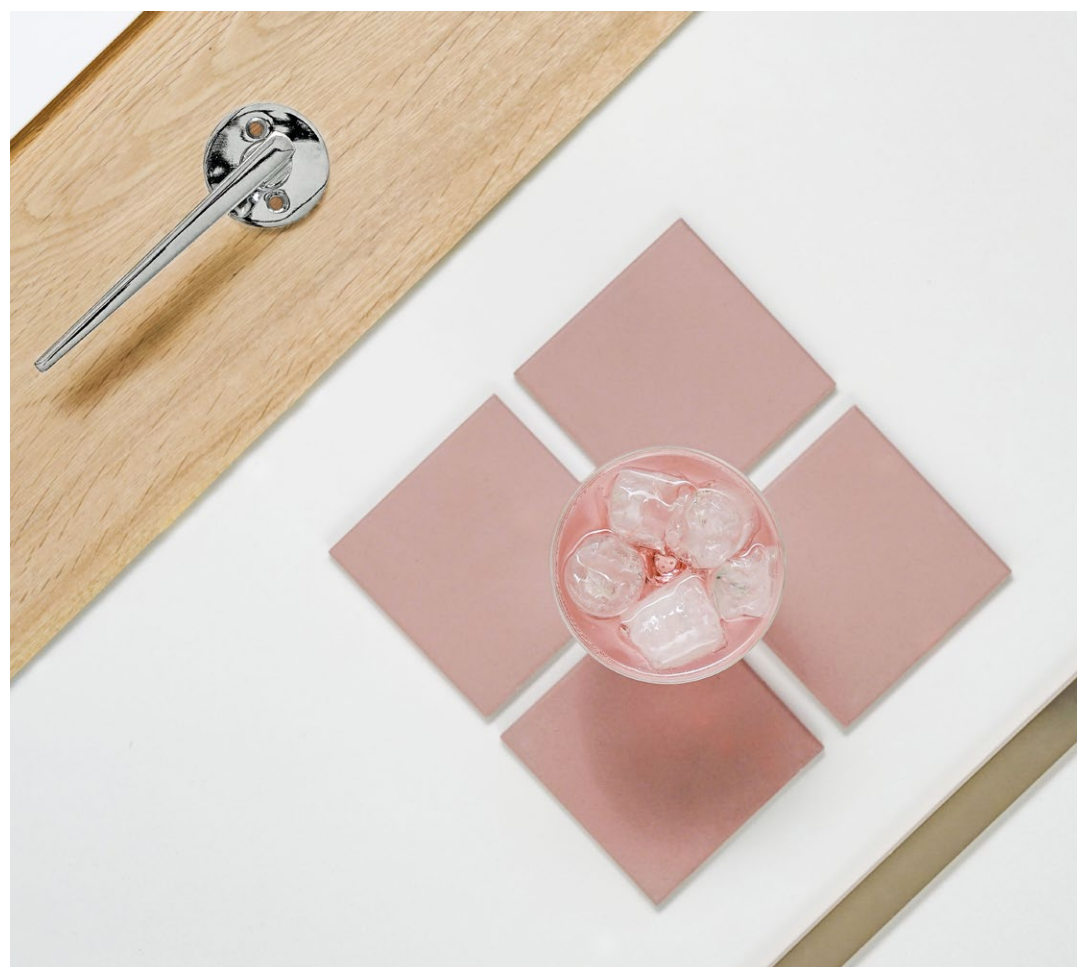

Rose quartz

Fragile as a sky before the wind. In aerial, pastel colorings, with fine details finishing to a trendy romanticist.

Parquette
Natural, single-strip parquette, oak, 14 x 189 x 1860 mm, phased, brushed, white oil

Door handle
Valnes, VAL75, color: chrome
* Estonian design, designer: Aap Piho

Electricity

Lights, deepening
1. Astro, Minima, white
2. Astro, Minima, IP65, white

Switches and plugs
Schneider, white

Sanitary engineering

Toilet bowl
RAK, Resort, without edge, on wall, white, flush button: chrome

Shower faucet and hand shower
Complect with top and hand shower, Paini, Cox, inside the wall, chrome

Bath faucet
Bath faucet with hand shower Paini, Cox, thermostatic, chrome

Sink faucet
Faucet, Paini, Cox, chrome

Sink
Catalano, New light, 670 x 480 mm

Sink for lavatory
Catalano, New light, 450 x 380 mm

Bath
Vispool, Nordica, standalone rockbath, white, 1600 x 750 x 620 mm