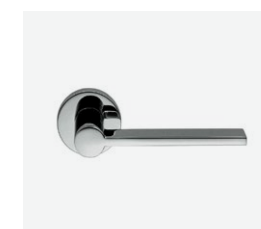

Plinth
Wood, colored white, special profile according to drawing, 15 x 40 mm

Lavatories

Floor tile
Topcer, 19 Pink, 100 x 100 mm

Wall tile
Everest White Polished 600 x 600 mm
*Tiles every wall.

Door

Interior door
White door, horizontally veneered

Door handle
Valnes, VAL75, color: chrome
* Estonian design, designer: Aap Piho

Electricity

Lights, deepening
1. Astro, Minima, white
2. Astro, Minima, IP65, white

Switches and plugs
Schneider, white

Sanitary engineering

Toilet bowl
RAK, Resort, without edge, on wall, white, flush button: chrome

Shower faucet and hand shower
Complect with top and hand shower, Paini, Cox, inside the wall, chrome

Bath faucet
Bath faucet with hand shower Paini, Cox, thermostatic, chrome

Sink faucet
Faucet, Paini, Cox, chrome

Sink
Catalano, New light, 670 x 480 mm

Sink for lavatory
Catalano, New light, 450 x 380 mm

Bath
Vispool, Nordica, standalone rockbath, white, 1600 x 750 x 620 mm