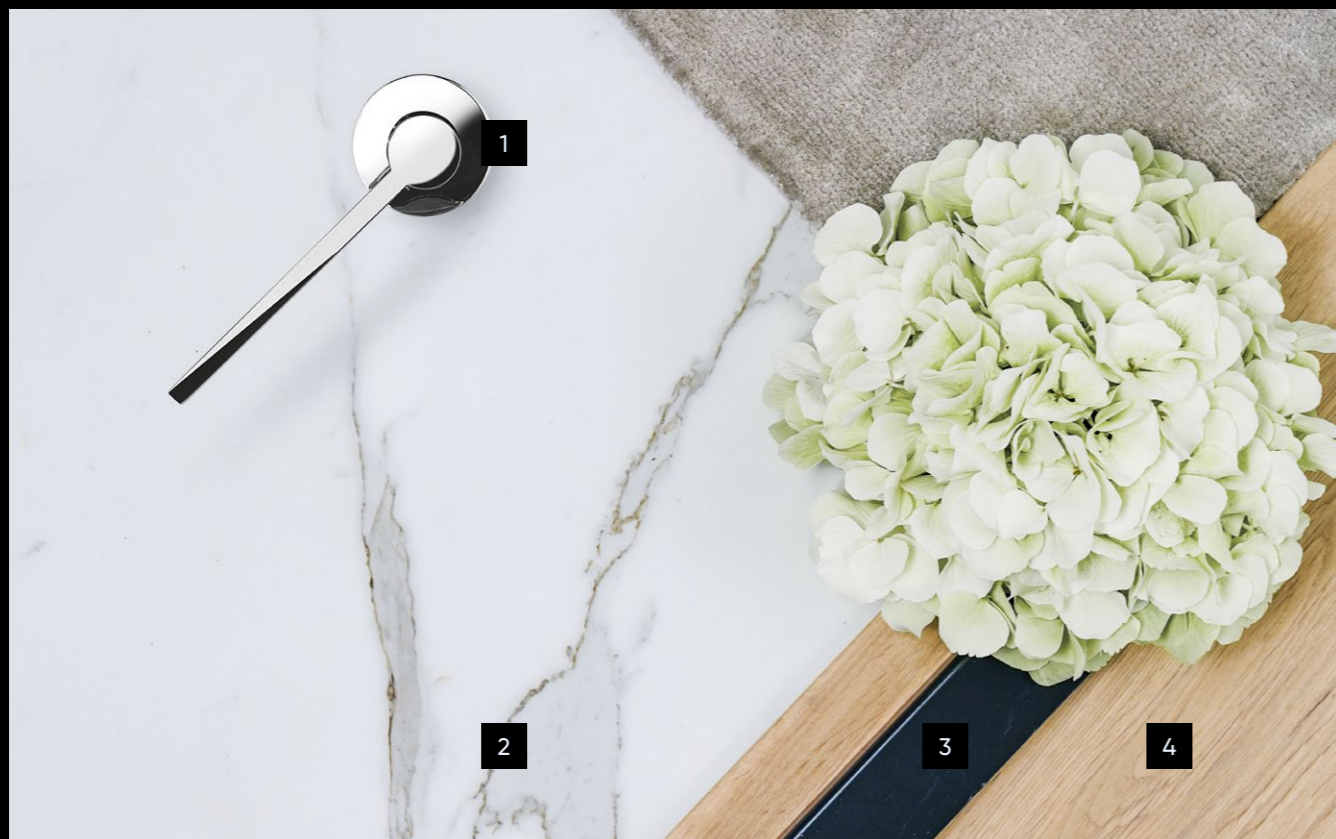

Moonstone Pearl

As clean as soft clouds. Owing a lot of nuances and bright colors, this minimalistic interior design is for a person, who respects classic.

1. Door handle
Colombo TOOL,
Shiny chrome

2. Bathroom wall tile
Atlas Concorde Marvel,
shiny, 600 × 600 mm
* Tiles every wall.

Lights, deepening
1. Wever & Ducre,
Deep, directable, white
2. Wever & Ducre,
Deep, IP44, white

Switches and plugs
Jung LS, finishing black

Sanitary engineering

Toilet bowl
1. Catalano, Sfera,
slowly closing toilet seat
2. Flush button Oli, Slim,
finishing: chrome

Sink
Catalano, Green,
800 × 500 mm

Sink for lavatory
Catalano, Sfera,
450 × 340 mm

Bath
Vispool, Accent, standalone rockbath,
white, 1670 × 710 × 620 mm