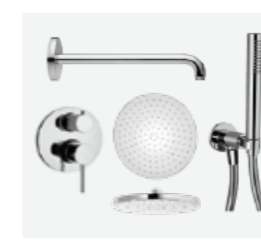

Sapphire

Fresh, as a light blue firmament. Light colors combined with rustic floor are for a person, who values naturalness and proximity of the countryside.

Parquette
Natural, single-strip parquette, oak, 14 x 189 x 1860 mm, phased, brushed, white oil

Door

Interior door
Dark grey door, horizontally, veneered

Door handle
Valnes, VAL75, color: chrome
* Estonian design, designer: Aap Piho

Electricity

Lights, deepening
1. Astro, Minima, valge
2. Astro, Minima, IP65, valge

Switches and plugs
Schneider, white

Sanitary engineering

Toilet bowl
RAK, Resort, without edge, on wall, white, flush button: chrome

Shower faucet and hand shower
Complect with top and hand shower, Paini, Cox, inside the wall, chrome

Bath faucet
Bath faucet with hand shower, Paini, Cox, thermostatic, chrome

Sink faucet
Faucet, Paini, Cox, chrome

Sink
Catalano, New light, 670 x 480 mm

Sink for lavatory
Catalano, New light, 450 x 380 mm