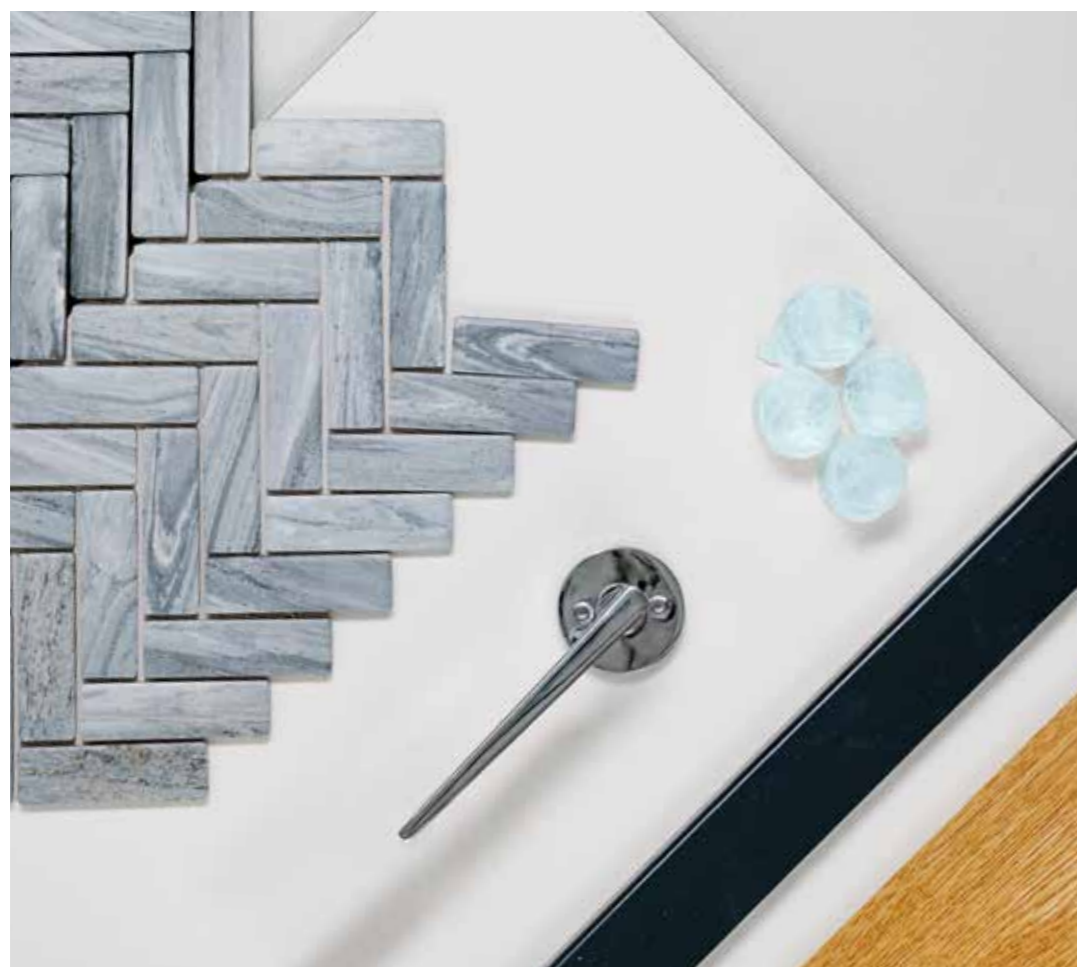

Sapphire

Fresh, as a light blue firmament. Light colors combined with rustic floor are for a person, who values naturalness and proximity of the countryside.

Parquette
Natural, single-strip parquette, oak, 14 x 189 x 1860 mm, phased, brushed, white oil

Plinth
Wood, colored, special profile according to drawing, 15 x 40 mm, color: RAL 7021

Lavatories

Floor Tile
Cotto, O6T Marble Palissa, 300 x 300 mm sheet

Wall Tile
Demireks Perla White, 600 x 600 mm
*Tiles every wall

Door

Interior door
Dark grey door, horizontally, veneered

Door handle
Valnes, VAL75, color: chrome
* Estonian design, designer: Aap Piho

Electricity

Lights, deepening
1. Astro, Minima, valge
2. Astro, Minima, IP65, valge

Switches and plugs
Schneider, white

Sanitary engineering

Toilet bowl
RAK, Resort, without edge, on wall, white, flush button: chrome

Shower faucet and hand shower
Complect with top and hand shower, Paini, Cox, inside the wall, chrome