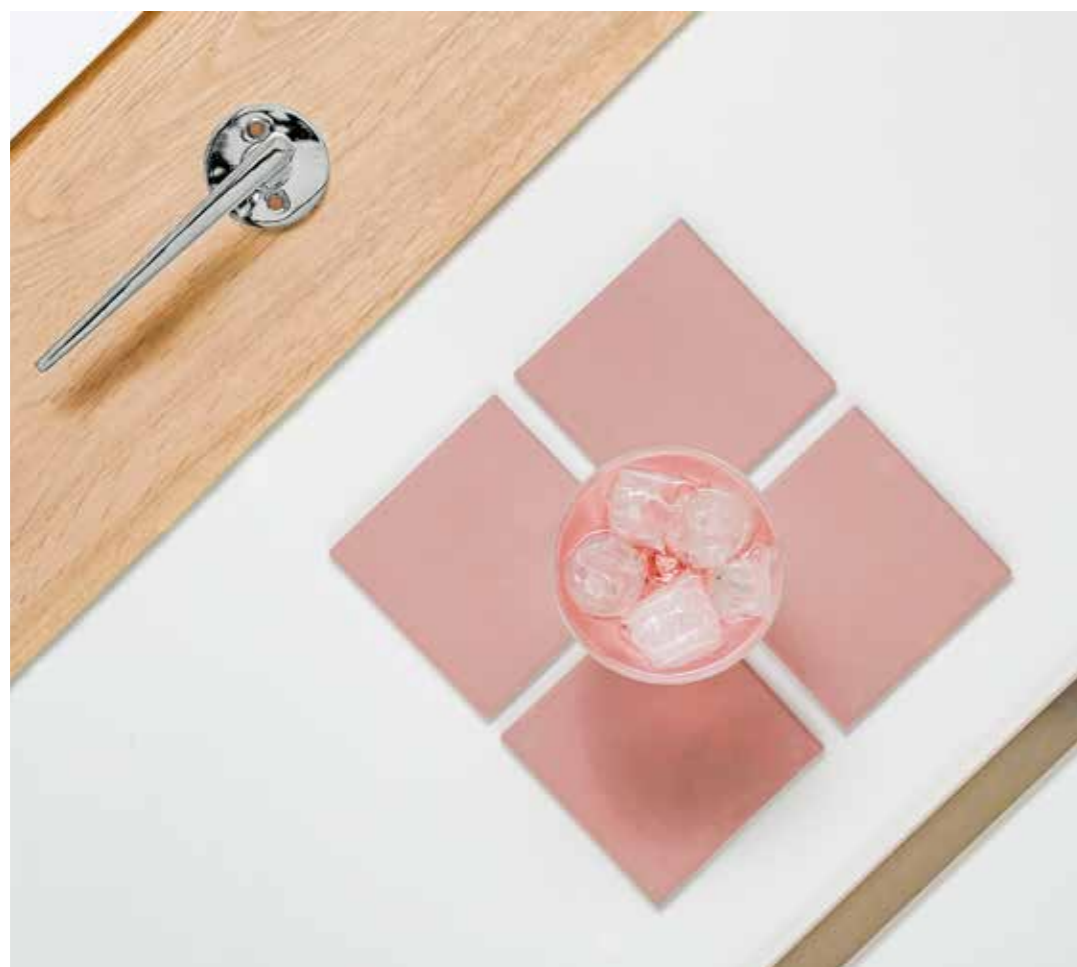

Rose quartz

Fragile as a sky before the wind. In aerial, pastel colorings, with fine details finishing to a trendy romanticist.

Parquette
Natural, single-strip parquette, oak, 14 x 189 x 1860 mm, phased, brushed, white oil

Interior door
White door, horizontally veneered

Door handle
Valnes, VAL75, color: chrome
* Estonian design, designer: Aap Piho

Lights, deepening
1. Astro, Minima, white
2. Astro, Minima, IP65, white

Switches and plugs
Schneider, white

Toilet bowl
RAK, Resort, without edge, on wall, white, flush button: chrome

Shower faucet and hand shower
Complect with top and hand shower, Paini, Cox, inside the wall, chrome

Bath faucet
Bath faucet with hand shower Paini, Cox, thermostatic, chrome

Sink faucet
Faucet, Paini, Cox, chrome

Sink
Catalano, New light, 670 x 480 mm

Sink for lavatory
Catalano, New light, 450 x 380 mm

Bath
Vispool, Nordica, standalone rockbath, white, 1600 x 750 x 620 mm