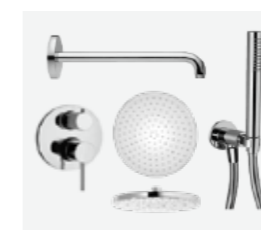

Interior door
White door, horizontally veneered

Door handle
Valnes, VAL75, color: chrome
* Estonian design, designer: Aap Piho

Lights, deepening
1. Astro, Minima, white
2. Astro, Minima, IP65, white

Switches and plugs
Schneider, white

Toilet bowl
RAK, Resort, without edge, on wall, white, flush button: chrome

Shower faucet and hand shower
Complect with top and hand shower, Paini, Cox, inside the wall, chrome

Bath faucet
Bath faucet with hand shower Paini, Cox, thermostatic, chrome

Sink faucet
Faucet, Paini, Cox, chrome

Sink
Catalano, New light, 670 x 480 mm

Sink for lavatory
Catalano, New light, 450 x 380 mm

Bath
Vispool, Nordica, standalone rockbath, white, 1600 x 750 x 620 mm