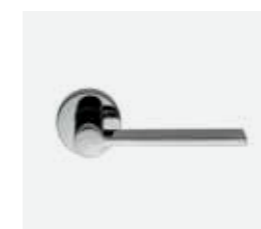

Plinth
Wood, colored white, special profile according to drawing, 15 x 40 mm

Floor tile
Topcer, 19 Pink, 100 x 100 mm

Wall tile
Demireks Perla White, 600 x 600 mm, Profile E072, Rosegold
*Tiles every wall.

Interior door
White door, horizontally veneered

Door handle
Valnes, VAL75, color: chrome
* Estonian design, designer: Aap Piho

Lights, deepening
1. Astro, Minima, white
2. Astro, Minima, IP65, white

Switches and plugs
Schneider, white

Toilet bowl
RAK, Resort, without edge, on wall, white, flush button: chrome

Shower faucet and hand shower
Complect with top and hand shower, Paini, Cox, inside the wall, chrome

Bath faucet
Bath faucet with hand shower Paini, Cox, thermostatic, chrome

Sink faucet
Faucet, Paini, Cox, chrome

Sink
Catalano, New light, 670 x 480 mm

Sink for lavatory
Catalano, New light, 450 x 380 mm

Bath
Vispool, Nordica, standalone rockbath, white, 1600 x 750 x 620 mm