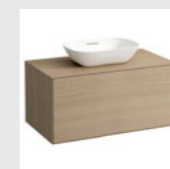

All images are for illustrative purposes only.

## LAUFEN

Tapware colour illustration.

**WASH BASIN**  
Laufen, VAL

**TOILET WASH BASIN**  
Laufen, VAL

**TOILET BOWL**  
Laufen, PRO, rimless

**BATHROOM MIRROR**  
Laufen, Leelo, LED-mirror;  
3 sensor switches,  
size according to bathroom

**VANITY CABINET**  
Laufen, Boutique,  
oak veneer,  
size according to bathroom

**BATH**  
Laufen, VAL,  
1600x750 mm,  
freestanding