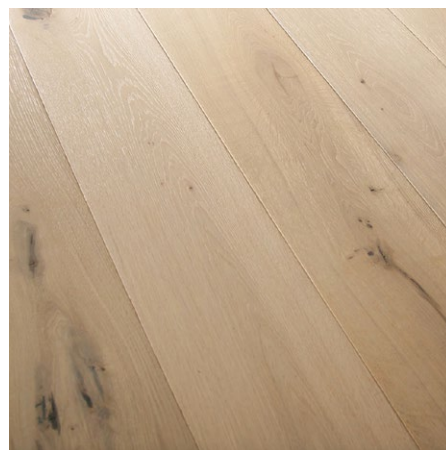

STANDARD 1 INTERIOR FINISH PACKAGE

ROCCA
TOWERS

ROCCA
VILLA

Standard 1

The floors of the living areas in the Rocca Towers apartments feature durable laminate parquet that will continue to look good for many years to come. The floors and doors are edged with timber skirting boards. The walls of the bathrooms are adorned with modern, large-scale ceramic tiles. The sanitary ceramics and fittings are from the range of high-quality German manufacturer Duravit. Estonian-designed door handles and renowned Berker sockets and switches add final touches to the apartments.

FLOORING
Laminate, 1-slip, oak, whitewashed

PREMIUM FLOORING (at additional cost)
Natural 1-slip parquet, oak, whitewashed

WALL PAINT
The walls of the living areas are to be painted a shade of light grey.

SWITCHES & SOCKETS
Berker, S.1, white gloss

INTERIOR DOORS
Painted profile door, H=2100

DOOR HANDLES
Valnes, Val75, glossy chrome

SKIRTING BOARDS
Timber, painted white

WALL TILES
Kerama Marazzi, Mirabeau Grey, 600 x 600 mm
*Two walls are to be tiled.