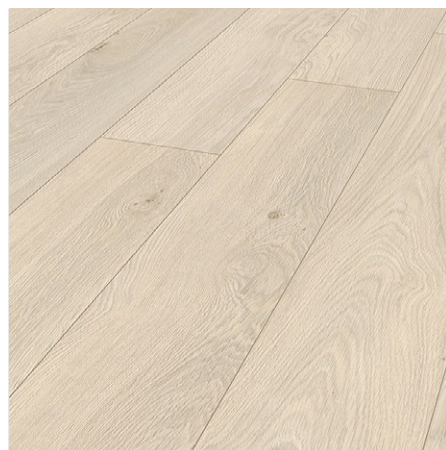

STANDARD 1 INTERIOR FINISH PACKAGE

ROCCA
TOWERS

ROCCA
VILLA

Standard 1

The floors of the living areas in the Rocca Towers apartments feature durable laminate parquet that will continue to look good for many years to come. The floors and doors are edged with timber skirting boards. The walls of the bathrooms are adorned with modern, large-scale ceramic tiles. The sanitary ceramics and fittings are from the range of high-quality German manufacturer Duravit. Estonian-designed door handles and renowned Berker sockets and switches add final touches to the apartments.

FLOORING
Laminate, 1-slip, oak, whitewashed

PREMIUM FLOORING (at additional cost)
Natural 1-slip parquet, oak, whitewashed

WALL PAINT
The walls of the living areas are to be painted a shade of light grey.