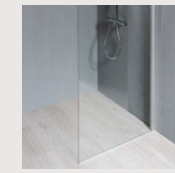

STANDARD 1 INTERIOR FINISH PACKAGE

ROCCA
TOWERS

ROCCA
VILLA

Standard 1

The floors of the living areas in the Rocca Towers apartments feature durable laminate parquet that will continue to look good for many years to come. The floors and doors are edged with timber skirting boards. The walls of the bathrooms are adorned with modern, large-scale ceramic tiles. The sanitary ceramics and fittings are from the range of high-quality German manufacturer Duravit. Estonian-designed door handles and renowned Berker sockets and switches add final touches to the apartments.

SWITCHES & SOCKETS
Berker, S.1, white gloss

INTERIOR DOORS
Painted profile door, H=2100

DOOR HANDLES
Valnes, Val75, glossy chrome

SKIRTING BOARDS
Timber, painted white

WALL TILES
Kerama Marazzi, Mirabeau Grey, 600 x 600 mm
*Two walls are to be tiled.

FLOOR TILES
Kerama Marazzi, Mirabeau Grey, 600 x 600 mm

SHOWER
Kerama Marazzi, Amalfi Grey, 100 x 100 mm

SANITARY FITTINGS
Duravit, A.1 series, chrome

WASH BASIN MIXER TAP
Duravit, DuraStyle

TOILET BOWL
Duravit, DuraStyle Basic, rimless

SHOWER GLASS
Toughened glass, chrome-plated profile

SMALL WASH BASIN
Duravit, DuraStyle

BATH
Duravit, D-Code, 1700 x 750 mm