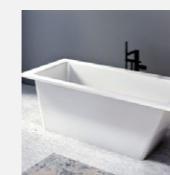

viimsi@endover.ee
endover.ee/viimsi

RIVIERA

VIIMSI

INTERIOR DESIGN DUNE

Dune

NATURAL OAK FLOORING
1-strip, rustic

CARPETING / BEDROOMS
Savage Abundance, Wild Luxury
Collection, tone no. 38

WALL AND FLOOR TILES
Marazzi, Mystone Travertino, Navona,
60x60 cm

INTERNAL DOOR
Smooth surface, white

DOOR HANDLE
Colombo, Robocinque,
matt black

SWITCHES & SOCKETS
Jung, LS 990, glossy black

BATH TUB
Casa Di Vanna,
Bocca

SHOWER GLASS
Clear glass, floor to ceiling,
profile on all edges, colour
similar to tapware