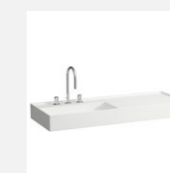

INTERNAL DOOR
Smooth surface, white

DOOR HANDLE
Colombo, Robocinque,
matt black

SWITCHES & SOCKETS
Jung, LS 990, glossy black

BATH TUB
Casa Di Vanna,
Bocca

SHOWER GLASS
Clear glass, floor to ceiling,
profile on all edges, colour
similar to tapware

DRAIN
Easy Drain, Basic Drain, Tile

TOILET BOWL
Laufen, Kartell by Laufen,
rimless

SHOWER MIXER
Hansgrohe, Raindance
Select S 240, brushed bronze

WASH BASIN MIXER TAP
Hansgrohe, Talis E 110,
brushed bronze

BATH TUB MIXER
Hansgrohe, Ecostat,
brushed bronze

WC WASH BASIN
Laufen, Kartell by Laufen

WASH BASIN
Laufen, Kartell by Laufen

LARGE WASH BASIN
Laufen, Kartell by Laufen
/ according to floorplan