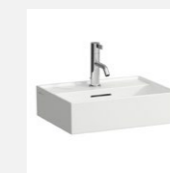

INTERNAL DOOR
Smooth surface, white

DOOR HANDLE
Colombo, Robocinque,
matt black

SWITCHES & SOCKETS
Jung, LS 990, glossy black

BATH TUB
Casa Di Vanna,
Bocca

SHOWER GLASS
Clear glass, floor to ceiling,
profile on all edges, colour
similar to tapware

DRAIN
Easy Drain, Basic Drain, Tile

TOILET BOWL
Laufen, Kartell by Laufen,
rimless

SHOWER MIXER
Hansgrohe, Raindance
Select S 240, brushed bronze

WASH BASIN MIXER TAP
Hansgrohe, Talis E 110,
brushed bronze

BATH TUB MIXER
Hansgrohe, Ecostat,
brushed bronze

WC WASH BASIN
Laufen, Kartell by Laufen

WASH BASIN
Laufen, Kartell by Laufen

LARGE WASH BASIN
Laufen, Kartell by Laufen
/ according to floorplan