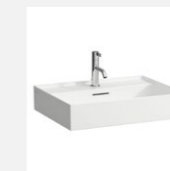

INTERNAL DOOR
Smooth surface, white

DOOR HANDLE
Colombo, Robocinque,
matt black

SWITCHES & SOCKETS
Jung, LS 990, glossy black

BATH TUB
Casa Di Vanna,
Bocca

SHOWER GLASS
Clear glass, floor to ceiling,
profile on all edges, colour
similar to tapware

DRAIN
Easy Drain, Basic Drain, Tile

TOILET BOWL
Laufen, Kartell by Laufen,
rimless

SHOWER MIXER
Hansgrohe, Raindance
Select S 240, brushed bronze

WASH BASIN MIXER TAP
Hansgrohe, Talis E 110,
brushed bronze

BATH TUB MIXER
Hansgrohe, Ecostat,
brushed bronze

WC WASH BASIN
Laufen, Kartell by Laufen

WASH BASIN
Laufen, Kartell by Laufen

LARGE WASH BASIN
Laufen, Kartell by Laufen
/ according to floorplan