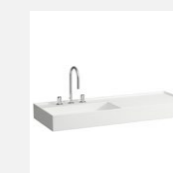

**INTERNAL DOOR**  
Smooth surface, black

**Door handle**  
Colombo, Robocinque,  
matt black

**SWITCHES & SOCKETS**  
Jung, LS 990, glossy black

**BATH TUB**  
Casa Di Vanna,  
Bocca

**SHOWER GLASS**  
Clear glass, floor to ceiling,  
profile on all edges, colour  
similar to tapware

**DRAIN**  
Easy Drain, Basic Drain, Tile

**TOILET BOWL**  
Laufen, Kartell by Laufen,  
rimless

**SHOWER MIXER**  
Hansgrohe, Raindance  
Select S 240, matt black

**WASH BASIN MIXER TAP**  
Hansgrohe, Talis E 110,  
matt black

**BATH TUB MIXER**  
Hansgrohe, Ecostat,  
matt black

**WC WASH BASIN**  
Laufen, Kartell by Laufen

**WASH BASIN**  
Laufen, Kartell by Laufen

**LARGE WASH BASIN**  
Laufen, Kartell by Laufen  
/ according to floorplan