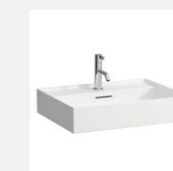

**INTERNAL DOOR**  
Smooth surface, black

**Door handle**  
Colombo, Robocinque,  
matt black

**SWITCHES & SOCKETS**  
Jung, LS 990, glossy black

**BATH TUB**  
Casa Di Vanna,  
Bocca

**SHOWER GLASS**  
Clear glass, floor to ceiling,  
profile on all edges, colour  
similar to tapware

**DRAIN**  
Easy Drain, Basic Drain, Tile

**TOILET BOWL**  
Laufen, Kartell by Laufen,  
rimless

**SHOWER MIXER**  
Hansgrohe, Raindance  
Select S 240, matt black

**WASH BASIN MIXER TAP**  
Hansgrohe, Talis E 110,  
matt black

**BATH TUB MIXER**  
Hansgrohe, Ecostat,  
matt black

**WC WASH BASIN**  
Laufen, Kartell by Laufen

**WASH BASIN**  
Laufen, Kartell by Laufen

**LARGE WASH BASIN**  
Laufen, Kartell by Laufen  
/ according to floorplan