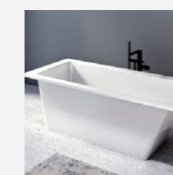

## Deep Sea

**NATURAL OAK FLOORING**  
1-strip, light gray, rustic

**CARPETING / BEDROOMS**  
Savage Abundance, Wild Luxury  
Collection, tone no. 38

**WALL AND FLOOR TILES**  
Flaviker, Rockin', Ice, 60x60 cm

**INTERNAL DOOR**  
Smooth surface, black

**Door handle**  
Colombo, Robocinque,  
matt black

**SWITCHES & SOCKETS**  
Jung, LS 990, glossy black

**BATH TUB**  
Casa Di Vanna,  
Bocca

**SHOWER GLASS**  
Clear glass, floor to ceiling,  
profile on all edges, colour  
similar to tapware