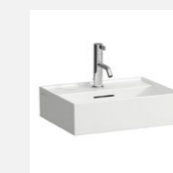

**INTERNAL DOOR**  
Smooth surface, black

**Door handle**  
Colombo, Robocinque,  
matt black

**SWITCHES & SOCKETS**  
Jung, LS 990, glossy black

**BATH TUB**  
Casa Di Vanna,  
Bocca

**SHOWER GLASS**  
Clear glass, floor to ceiling,  
profile on all edges, colour  
similar to tapware

**DRAIN**  
Easy Drain, Basic Drain, Tile

**TOILET BOWL**  
Laufen, Kartell by Laufen,  
rimless

**SHOWER MIXER**  
Hansgrohe, Raindance  
Select S 240, matt black

**WASH BASIN MIXER TAP**  
Hansgrohe, Talis E 110,  
matt black

**BATH TUB MIXER**  
Hansgrohe, Ecostat,  
matt black

**WC WASH BASIN**  
Laufen, Kartell by Laufen

**WASH BASIN**  
Laufen, Kartell by Laufen

**LARGE WASH BASIN**  
Laufen, Kartell by Laufen  
/ according to floorplan