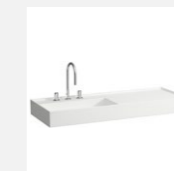

DECORATIVE TILE: Italgraniti, Charm,
Calacatta Green, matt, 60x120 cm

INTERNAL DOOR
Smooth surface, white

DOOR HANDLE
Colombo, Robocinque,
matt black

SWITCHES & SOCKETS
Jung, LS 990, glossy white

BATH TUB
Casa Di Vanna,
Bocca

SHOWER GLASS
Clear glass, floor to ceiling,
profile on all edges, colour
similar to tapware

DRAIN
Easy Drain, Basic Drain, Tile

TOILET BOWL
Laufen, Kartell by Laufen,
rimless

SHOWER MIXER
Hansgrohe, Raindance
Select S 240, brushed black
chrome

WASH BASIN MIXER TAP
Hansgrohe, Talis E 110,
brushed black chrome

BATH TUB MIXER
Hansgrohe, Ecostat,
brushed black chrome

WC WASH BASIN
Laufen, Kartell by Laufen

WASH BASIN
Laufen, Kartell by Laufen

LARGE WASH BASIN
Laufen, Kartell by Laufen
/ according to floorplan