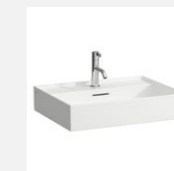

DECORATIVE TILE: Italgraniti, Charm,
Calacatta Green, matt, 60x120 cm

INTERNAL DOOR
Smooth surface, white

DOOR HANDLE
Colombo, Robocinque,
matt black

SWITCHES & SOCKETS
Jung, LS 990, glossy white

BATH TUB
Casa Di Vanna,
Bocca

SHOWER GLASS
Clear glass, floor to ceiling,
profile on all edges, colour
similar to tapware

DRAIN
Easy Drain, Basic Drain, Tile

TOILET BOWL
Laufen, Kartell by Laufen,
rimless

SHOWER MIXER
Hansgrohe, Raindance
Select S 240, brushed black
chrome

WASH BASIN MIXER TAP
Hansgrohe, Talis E 110,
brushed black chrome

BATH TUB MIXER
Hansgrohe, Ecostat,
brushed black chrome

WC WASH BASIN
Laufen, Kartell by Laufen

WASH BASIN
Laufen, Kartell by Laufen

LARGE WASH BASIN
Laufen, Kartell by Laufen
/ according to floorplan