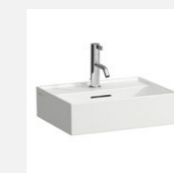

DECORATIVE TILE: Italgraniti, Charm,
Calacatta Green, matt, 60x120 cm

INTERNAL DOOR
Smooth surface, white

DOOR HANDLE
Colombo, Robocinque,
matt black

SWITCHES & SOCKETS
Jung, LS 990, glossy white

BATH TUB
Casa Di Vanna,
Bocca

SHOWER GLASS
Clear glass, floor to ceiling,
profile on all edges, colour
similar to tapware

DRAIN
Easy Drain, Basic Drain, Tile

TOILET BOWL
Laufen, Kartell by Laufen,
rimless

SHOWER MIXER
Hansgrohe, Raindance
Select S 240, brushed black
chrome

WASH BASIN MIXER TAP
Hansgrohe, Talis E 110,
brushed black chrome

BATH TUB MIXER
Hansgrohe, Ecostat,
brushed black chrome

WC WASH BASIN
Laufen, Kartell by Laufen

WASH BASIN
Laufen, Kartell by Laufen

LARGE WASH BASIN
Laufen, Kartell by Laufen
/ according to floorplan