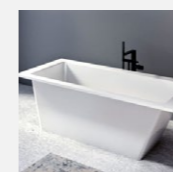

DECORATIVE TILE: Italgraniti, Charm,
Calacatta Green, matt, 60x120 cm

INTERNAL DOOR
Smooth surface, white

DOOR HANDLE
Colombo, Robocinque,
matt black

SWITCHES & SOCKETS
Jung, LS 990, glossy white

BATH TUB
Casa Di Vanna,
Bocca

SHOWER GLASS
Clear glass, floor to ceiling,
profile on all edges, colour
similar to tapware

DRAIN
Easy Drain, Basic Drain, Tile

TOILET BOWL
Laufen, Kartell by Laufen,
rimless

SHOWER MIXER
Hansgrohe, Raindance
Select S 240, brushed black
chrome

WASH BASIN MIXER TAP
Hansgrohe, Talis E 110,
brushed black chrome

BATH TUB MIXER
Hansgrohe, Ecostat,
brushed black chrome

WC WASH BASIN
Laufen, Kartell by Laufen

WASH BASIN
Laufen, Kartell by Laufen

LARGE WASH BASIN
Laufen, Kartell by Laufen
/ according to floorplan