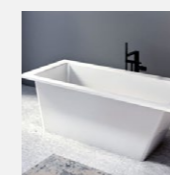

WALL AND FLOOR TILES
Marazzi, Allmarble, Lasa, matt,
60x60 cm

INTERNAL DOOR
Smooth surface, white

DOOR HANDLE
Colombo, Robocinque,
matt chrome

SWITCHES & SOCKETS
Jung, LS 990, glossy white

BATH TUB
Casa Di Vanna,
Bocca

SHOWER GLASS
Clear glass, floor to ceiling,
profile on all edges, colour
similar to tapware

DRAIN
Easy Drain, Basic Drain, Tile

TOILET BOWL
Laufen, Kartell by Laufen,
rimless

SHOWER MIXER
Hansgrohe, Raindance
Select S 240, chrome

WASH BASIN MIXER TAP
Hansgrohe, Talis E 110,
chrome

BATH TUB MIXER
Hansgrohe, Ecostat,
chrome

WC WASH BASIN
Laufen, Kartell by Laufen

WASH BASIN
Laufen, Kartell by Laufen

LARGE WASH BASIN
Laufen, Kartell by Laufen
/ according to floorplan