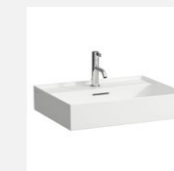

SHOWER GLASS
Clear glass, floor to ceiling,
profile on all edges, colour
similar to tapware

DRAIN
Easy Drain, Basic Drain, Tile

TOILET BOWL
Laufen, Kartell by Laufen,
rimless

SHOWER MIXER
Hansgrohe, Raindance
Select S 240, chrome

WASH BASIN MIXER TAP
Hansgrohe, Talis E 110,
chrome

BATH TUB MIXER
Hansgrohe, Ecostat,
chrome

WC WASH BASIN
Laufen, Kartell by Laufen

WASH BASIN
Laufen, Kartell by Laufen

LARGE WASH BASIN
Laufen, Kartell by Laufen
/ according to floorplan