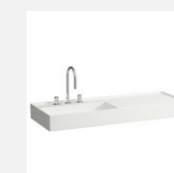

SHOWER GLASS
Clear glass, floor to ceiling,
profile on all edges, colour
similar to tapware

DRAIN
Easy Drain, Basic Drain, Tile

TOILET BOWL
Laufen, Kartell by Laufen,
rimless

SHOWER MIXER
Hansgrohe, Raindance
Select S 240, chrome

WASH BASIN MIXER TAP
Hansgrohe, Talis E 110,
chrome

BATH TUB MIXER
Hansgrohe, Ecostat,
chrome

WC WASH BASIN
Laufen, Kartell by Laufen

WASH BASIN
Laufen, Kartell by Laufen

LARGE WASH BASIN
Laufen, Kartell by Laufen
/ according to floorplan