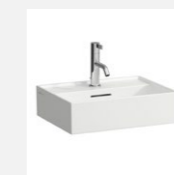

SHOWER GLASS
Clear glass, floor to ceiling,
profile on all edges, colour
similar to tapware

DRAIN
Easy Drain, Basic Drain, Tile

TOILET BOWL
Laufen, Kartell by Laufen,
rimless

SHOWER MIXER
Hansgrohe, Raindance
Select S 240, chrome

WASH BASIN MIXER TAP
Hansgrohe, Talis E 110,
chrome

BATH TUB MIXER
Hansgrohe, Ecostat,
chrome

WC WASH BASIN
Laufen, Kartell by Laufen

WASH BASIN
Laufen, Kartell by Laufen

LARGE WASH BASIN
Laufen, Kartell by Laufen
/ according to floorplan