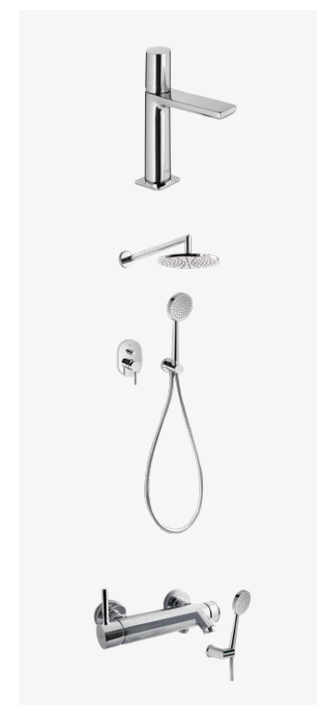

Laufen, PRO S, 60 cm

**WC WASH BASIN**

Laufen, PRO S, 48 cm

**LIGHTING**

Astro, Minima, IP65, white,  
recessed

**DRAIN**

Easy Drain, Basic Drain, ZERO

**SANITARY FITTINGS**

Mixer tap, TRES Loft, chrome

Overhead and hand shower  
set, TRES APLUS, chrome

Bath mixer tap with hand  
shower, TRES APLUS,  
chrome

**TOILET BOWL AND  
FLUSH BUTTON**

Laufen, PRO, with slimline  
seat and lid