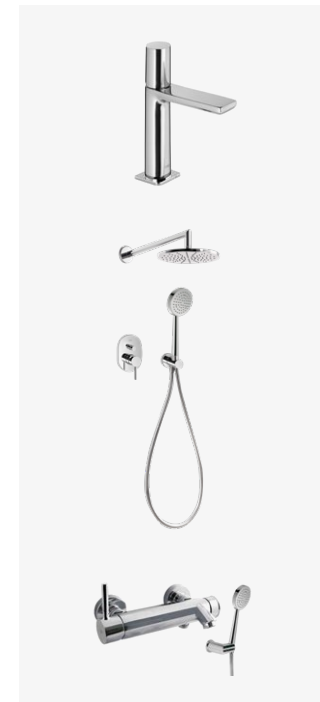

## Living areas

The light tones of this interior finish package are quintessentially Scandinavian and create a feeling of even greater spaciousness in every room. The floors in the living areas feature natural oak parquet, which is finished with white matte lacquer. In combination with the light-coloured walls and skirting boards, this creates a sense of timeless style. Sanitary ceramics are by Laufen and sanitary fittings by Tres.

## Bathrooms

**FLOOR TILES**

Qua Ceramica Luna Off White, matte, 60x60 cm

**WALL TILES**

Qua Ceramica Luna Off White, 60x120 cm

**BATH**

Vispool, Nordica, free-standing stone bathtub, white

**WASH BASIN**

Laufen, PRO S, 60 cm

**WC WASH BASIN**

Laufen, PRO S, 48 cm

**LIGHTING**

Astro, Minima, IP65, white, recessed

**SANITARY FITTINGS**

Mixer tap, TRES Loft, chrome

Overhead and hand shower set, TRES APLUS, chrome

Bath mixer tap with hand shower, TRES APLUS, chrome

**TOILET BOWL AND FLUSH BUTTON**

Laufen, PRO, with slimline seat and lid

TECEnow, glossy chrome

**DRAIN**

Easy Drain, Basic Drain, ZERO

**SHOWER GLASS**

Toughened glass, chrome-plated profile