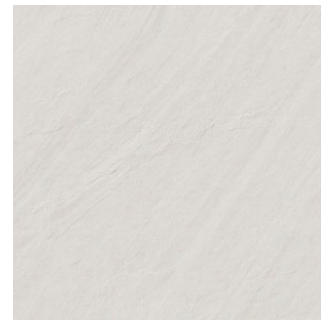

HALLWAY FLOOR TILES

Marazzi, Mystone Lavagna, Bianco, 60x60 cm