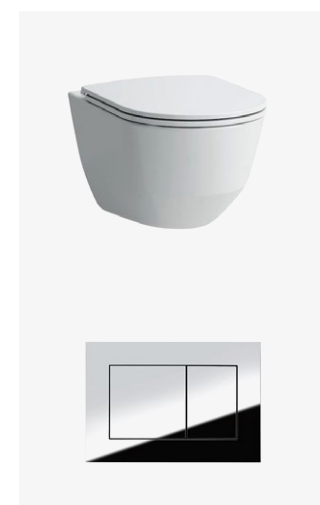

## Living areas

The light tones of this interior finish package are quintessentially Scandinavian and create a feeling of even greater spaciousness in every room. The floors in the living areas feature natural oak parquet, which is finished with white matte lacquer. In combination with the light-coloured walls and skirting boards, this creates a sense of timeless style. Sanitary ceramics are by Laufen and sanitary fittings by Tres.

## Bathrooms

**FLOOR TILES**

Qua Ceramica Luna Off White, matte, 60x60 cm

**WALL TILES**

Qua Ceramica Luna Off White, 60x120 cm

**BATH**

Vispool, Nordica, free-standing stone bathtub, white

**WASH BASIN**

Laufen, PRO S, 60 cm

**WC WASH BASIN**

Laufen, PRO S, 48 cm

**LIGHTING**

Astro, Minima, IP65, white, recessed

**SANITARY FITTINGS**

Mixer tap, TRES Loft, chrome

Overhead and hand shower set, TRES APLUS, chrome

Bath mixer tap with hand shower, TRES APLUS, chrome

**TOILET BOWL AND FLUSH BUTTON**

Laufen, PRO, with slimline seat and lid

TECEnow, glossy chrome

**DRAIN**

Easy Drain, Basic Drain, ZERO

**SHOWER GLASS**

Toughened glass, chrome-plated profile