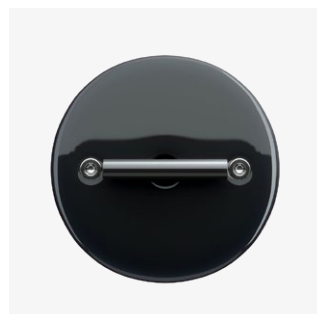

SWITCHES & SOCKETS

FONTINI, DO, black porcelain, nickel button