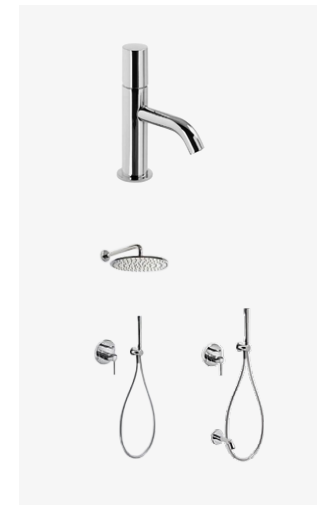

SALES INFORMATION / Cärolyn Purve / +372 55 25 595 / carolyn@endover.ee / endover.ee/klaussoni

ENDOVER

Living areas

The French herringbone included in the interior finish package is a staple of Scandinavian homes which carries through in the Klausson Candy Factory to the light-coloured ceramic tiles on the bathroom floor. It is a tasteful choice which always seems timelessly fresh. The painted walls are offset with porcelain designer switches while Laufen Kartell sanitary ceramics and Tres Study chrome sanitary fittings add an accent to the bathrooms.

MARAZZI, Mystone, Ardesia, Bianco Mosaico, 44,9x61,6 cm

**WALL TILES ***

MARAZZI, Mystone, Ardesia, Bianco, 75x75 cm

* Three walls tiled

**BATH**

Casa Di Vanna, Bocca, free-standing stone bathtub, white

**WASH BASIN**

Laufen, Kartell, 60 cm

**WC WASH BASIN**

Laufen, Kartell, 46 cm

**LIGHTING**

Wever & Ducré, Deep, IP44, recessed, white

**SANITARY FITTINGS**

Mixer tap, TRES Study Exclusive, chrome

Overhead and hand shower set, TRES Study Exclusive, chrome

Bathroom vanity + siphon Laufen, Kartell, glossy white

**TOILET BOWL AND FLUSH BUTTON**

Laufen, Kartell, wall mounted, with soft-close lid

Laufen, Dual Flush, chrome

DRAIN

Easy Drain, Basic Drain, Tile

SHOWER GLASS