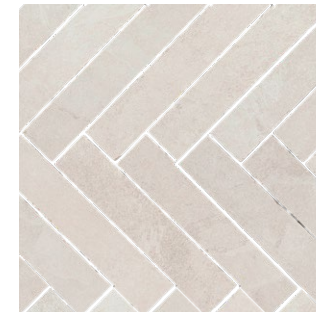

FLOOR TILES

MARAZZI, Mystone, Ardesia, Bianco Mosaico, 44,9x61,6 cm