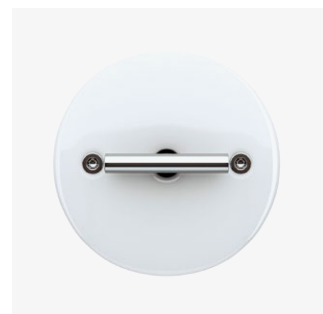

SALES INFORMATION / Cärolyn Purve / +372 55 25 595 / carolyn@endover.ee / endover.ee/klaussoni

ENDOVER

Living areas

The French herringbone included in the interior finish package is a staple of Scandinavian homes which carries through in the Klausson Candy Factory to the light-coloured ceramic tiles on the bathroom floor. It is a tasteful choice which always seems timelessly fresh. The painted walls are offset with porcelain designer switches while Laufen Kartell sanitary ceramics and Tres Study chrome sanitary fittings add an accent to the bathrooms.

Caparol 3D, Jura 55, washable, semi-matte

OR

Caparol 3D, Grauweiss, washable, semi-matte

**LIGHTING**

Wever & Ducré, Deep, directable, recessed, white

**SWITCHES & SOCKETS**

FONTINI, DO, white porcelain, nickel button

Laufen, Kartell, 60 cm

**WC WASH BASIN**

Laufen, Kartell, 46 cm

**LIGHTING**

Wever & Ducré, Deep, IP44, recessed, white

**SANITARY FITTINGS**

Mixer tap, TRES Study Exclusive, chrome

Overhead and hand shower set, TRES Study Exclusive, chrome