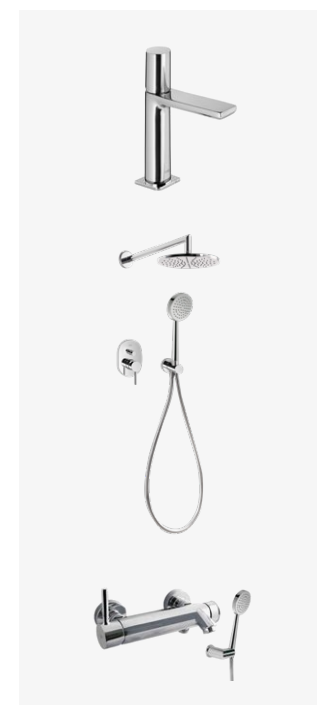

Solid timber profile door,
painted white

**LIGHTING**

Astro, Minima, IP20,
white, recessed

**SWITCHES & SOCKETS**

Berker R.3, white

**DOOR HANDLE**

Roboquattro, glossy
chrome

**SKIRTING BOARD / SKIRTING**

**BATH**

Vispool, Nordica,
free-standing stone
bathtub, white

**WASH BASIN**

Laufen, PRO S, 60 cm

**WC WASH BASIN**

Laufen, PRO S, 48 cm

**LIGHTING**

Astro, Minima, IP65, white,
recessed

**DRAIN**

Easy Drain, Basic Drain, ZERO

**SANITARY FITTINGS**

Mixer tap, TRES Loft, chrome

Overhead and hand shower
set, TRES APLUS, chrome

Bath mixer tap with hand
shower, TRES APLUS,
chrome

**TOILET BOWL AND
FLUSH BUTTON**

Laufen, PRO, with slimline
seat and lid

TECEnow, glossy chrome

**SHOWER GLASS**

Toughened glass, chrome-plated profile