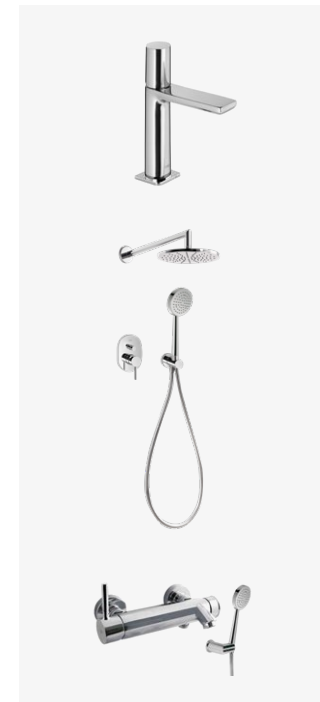

SALES INFORMATION / Cärolyn Purve / +372 55 25 595 / carolyn@endover.ee / endover.ee/klaussoni

ENDOVER

Living areas

The light tones of this interior finish package are quintessentially Scandinavian and create a feeling of even greater spaciousness in every room. The floors in the living areas feature natural oak parquet, which is finished with white matte lacquer. In combination with the light-coloured walls and skirting boards, this creates a sense of timeless style. Sanitary ceramics are by Laufen and sanitary fittings by Tres.

**BATH**

Vispool, Nordica, free-standing stone bathtub, white

**WASH BASIN**

Laufen, PRO S, 60 cm

**WC WASH BASIN**

Laufen, PRO S, 48 cm

**LIGHTING**

Astro, Minima, IP65, white, recessed

**SANITARY FITTINGS**

Mixer tap, TRES Loft, chrome

Overhead and hand shower set, TRES APLUS, chrome

Bath mixer tap with hand shower, TRES APLUS, chrome

TOILET BOWL AND FLUSH BUTTON

Laufen, PRO, with slimline seat and lid

TECEnow, glossy chrome

DRAIN

Easy Drain, Basic Drain, ZERO

SHOWER GLASS

Toughened glass, chrome-plated profile