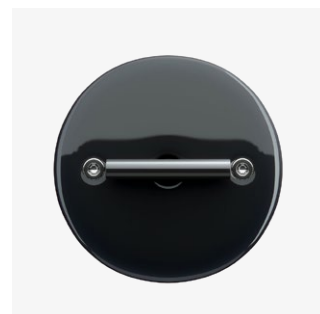

SALES INFORMATION / Cärolyn Purve / +372 55 25 595 / carolyn@endover.ee / endover.ee/klaussoni

ENDOVER

Living areas

This package unites the Scandinavian classic that is natural oak French herringbone with the trendiest tile pattern available today – terrazzo. The large tiles themselves are made even more effective in combination with the black sanitary fittings from Tres. The living areas are also given a black accent using porcelain switches, which is a deliberate choice and one which is very much on trend.

HALLWAY FLOOR TILES

Marazzi, Appeal, Grey, 60x60 cm

PARQUET

French herringbone, oak, matte lacquered

LIGHTING

Wever & Ducré, Deep, directable, recessed, white

SWITCHES & SOCKETS

FONTINI, DO, black porcelain, nickel button

Wever & Ducré, Deep, IP44, recessed, white

SANITARY FITTINGS

Mixer tap, TRES Study Exclusive, black, matte

Shower set with overhead and hand showers, TRES Flat, black matte

Bath mixer tap with hand shower, TRES Study Exclusive, black matte

TOILET BOWL AND FLUSH BUTTON

Laufen, Kartell, wall mounted, with soft-close lid

Laufen, Dual Flush, chrome

DRAIN

Easy Drain, Basic Drain, Tile

SHOWER GLASS

Toughened glass, chrome-plated profile