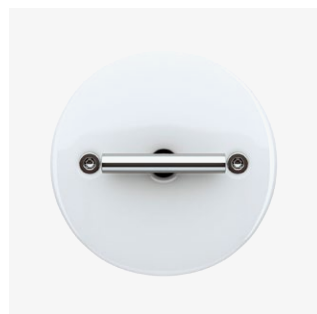

SALES INFORMATION / Cärolyn Purve / +372 55 25 595 / carolyn@endover.ee / endover.ee/klaussoni

ENDOVER

Living areas

The French herringbone included in the interior finish package is a staple of Scandinavian homes which carries through in the Klausson Candy Factory to the light-coloured ceramic tiles on the bathroom floor. It is a tasteful choice which always seems timelessly fresh. The painted walls are offset with porcelain designer switches while Laufen Kartell sanitary ceramics and Tres Study chrome sanitary fittings add an accent to the bathrooms.

HALLWAY FLOOR TILES

MARAZZI, Mystone, Ardesia, Bianco, 60x60 cm

PARQUET

French herringbone, oak, white, matte lacquered

LIGHTING

Wever & Ducré, Deep, directable, recessed, white

SWITCHES & SOCKETS

FONTINI, DO, white porcelain, nickel button

LIGHTING

Wever & Ducré, Deep, IP44, recessed, white

SANITARY FITTINGS

Mixer tap, TRES Study Exklusive, chrome

Overhead and hand shower set, TRES Study Exklusive, chrome

Bath mixer tap with hand shower, TRES Study Exklusive, chrome

TOILET BOWL AND FLUSH BUTTON

Laufen, Kartell, wall mounted, with soft-close lid

Laufen, Dual Flush, chrome

DRAIN

Easy Drain, Basic Drain, Tile

SHOWER GLASS

Toughened glass, chrome-plated profile